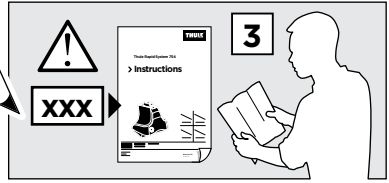

2

BMW 3-Series Compact, 3-dr Coupé, 94-00 / *95-00

BMW 3-Series, 4-dr Sedan, 91-97 / *92-98

BMW 3-Series Touring, 5-dr Estate, 96-99

BMW 3-Series, 5-dr Wagon, *96-99