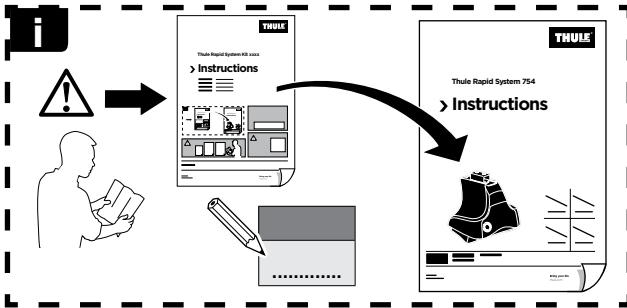

Thule Rapid System Kit 1014

> Instructions

BMW 3-Series Compact, 3-dr Coupé, 94-00 / *95-00

BMW 3-Series, 4-dr Sedan, 91-97 / *92-98

BMW 3-Series Touring, 5-dr Estate, 96-99

BMW 3-Series, 5-dr Wagon, *96-99

*North America