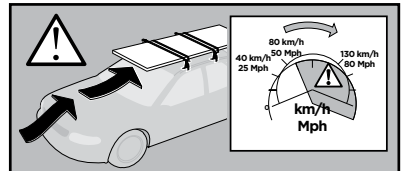

*North America

 xx kg xx lbs	+	 7 kg 15,4 lbs	=	Max. 60 kg 132 lbs
BMW 3-Series Compact , 3-dr Coupé, 94-00 / *95-00				
BMW 3-Series , 4-dr Sedan, 91-97 / *92-98				
BMW 3-Series Touring , 5-dr Estate, 96-99				
BMW 3-Series , 5-dr Wagon, *96-99				