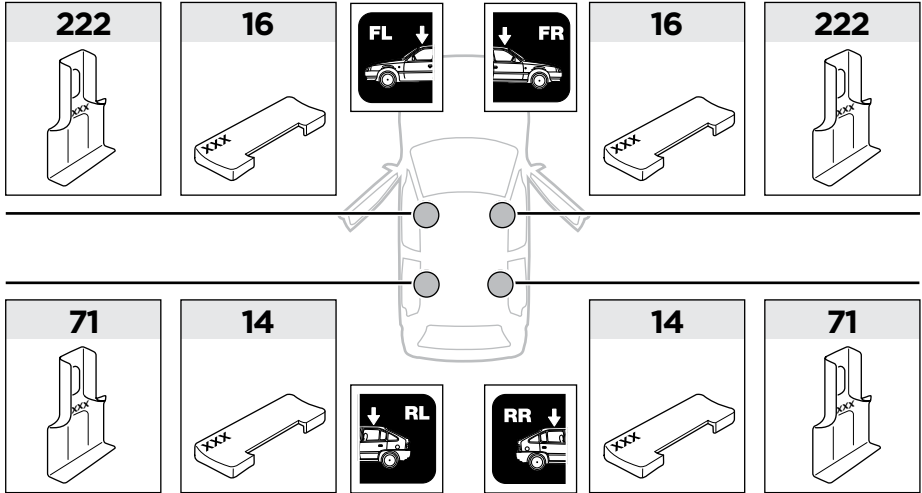

BMW 3-Series Compact, 3-dr Coupé, 94-00 / *95-00