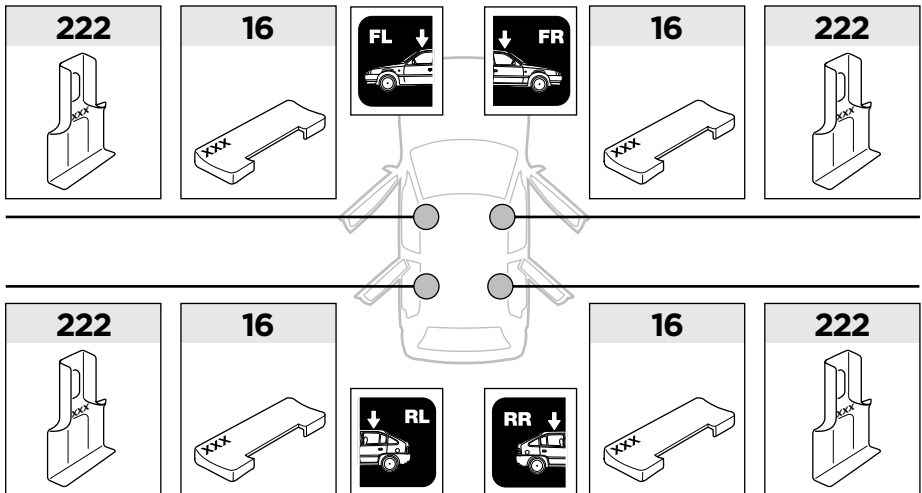

	Y (scale)	Y (mm)	Y (inch)
BMW 3-Series Compact , 3-dr Coupé, 94-00 / *95-00	28	931	36 ⁵ / ₈
BMW 3-Series , 4-dr Sedan, 91-97 / *92-98	23	881	34 ⁵ / ₈
BMW 3-Series Touring , 5-dr Estate, 96-99	22,5	876	34 ¹ / ₂
BMW 3-Series , 5-dr Wagon, *96-99	22,5	876	34 ¹ / ₂

2

BMW 3-Series Compact, 3-dr Coupé, 94-00 / *95-00

BMW 3-Series, 4-dr Sedan, 91-97 / *92-98

BMW 3-Series Touring, 5-dr Estate, 96-99

BMW 3-Series, 5-dr Wagon, *96-99

3

	Z (mm)	Z (inch)
BMW 3-Series Compact, 3-dr Coupé, 94-00 / *95-00	720	28 ³/₈