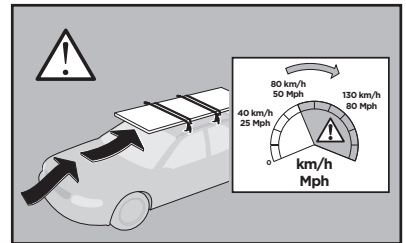

Thule Rapid System Kit 1075

> Instructions

HONDA Civic Shuttle, 5-dr MPV, 95-02

HONDA Odyssey, 5-dr MPV, 95-99

ISO 11154-E

141075

C.20130117
519-1075-01

Bring your life

thule.com

15 x4

178 x2

x1

179 x2

x1

1

	X (scale)	X (mm)	X (inch)
HONDA Civic Shuttle, 5-dr MPV, 95-02	37	1021	40 1/4
HONDA Odyssey, 5-dr MPV, 95-99	37	1021	40 1/4