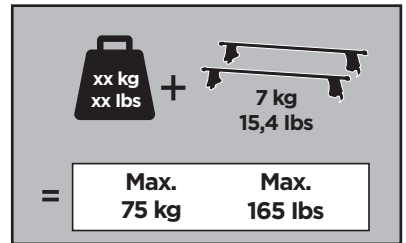

Thule Rapid System Kit 1075

> Instructions

HONDA Civic Shuttle, 5-dr MPV, 95-02

HONDA Odyssey, 5-dr MPV, 95-99

ISO 11154-E

141075

C.20130117
519-1075-01

Bring your life

thule.com

15 x4

178 x2

x1

179 x2

x1

1

	X (scale)	X (mm)	X (inch)
HONDA Civic Shuttle, 5-dr MPV, 95-02	37	1021	40 1/4
HONDA Odyssey, 5-dr MPV, 95-99	37	1021	40 1/4