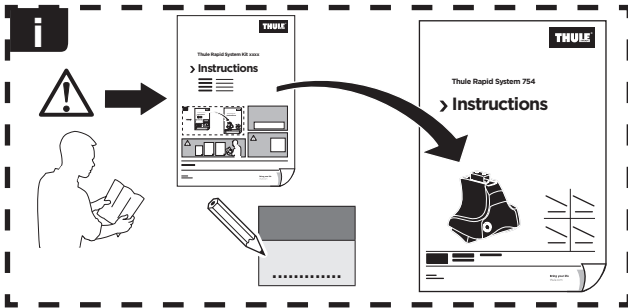

Thule Rapid System Kit 1075

> Instructions

HONDA Civic Shuttle, 5-dr MPV, 95-02

HONDA Odyssey, 5-dr MPV, 95-99

ISO 11154-E

141075

C.20130117
519-1075-01

Bring your life