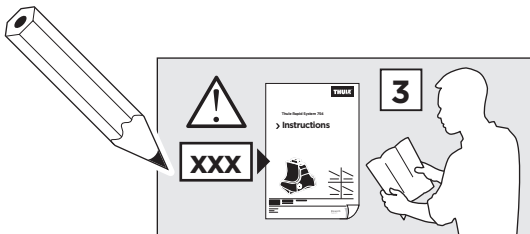

2

HONDA Civic Shuttle, 5-dr MPV, 95-02

HONDA Odyssey, 5-dr MPV, 95-99