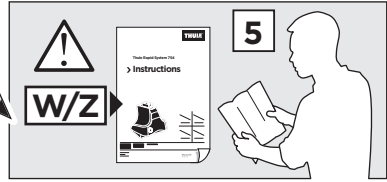

3

	W (mm)	Z (mm)	W (inch)	Z (inch)
HONDA Civic Shuttle, 5-dr MPV, 95-02	570	700	22 ½	27 ½
HONDA Odyssey, 5-dr MPV, 95-99	570	700	22 ½	27 ½