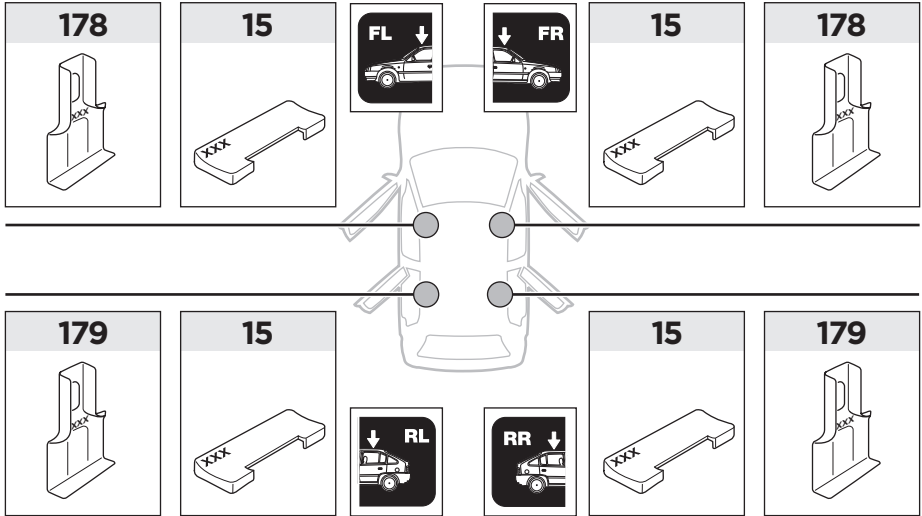

thule.com

15 x4

178 x2

x1

179 x2

x1

1

	X (scale)	X (mm)	X (inch)
HONDA Civic Shuttle , 5-dr MPV, 95-02	37	1021	40 1/4
HONDA Odyssey , 5-dr MPV, 95-99	37	1021	40 1/4

	Y (scale)	Y (mm)	Y (inch)
HONDA Civic Shuttle , 5-dr MPV, 95-02	34	991	39
HONDA Odyssey , 5-dr MPV, 95-99	34	991	39

2

HONDA Civic Shuttle, 5-dr MPV, 95-02

HONDA Odyssey, 5-dr MPV, 95-99

3

	W (mm)	Z (mm)	W (inch)	Z (inch)
HONDA Civic Shuttle , 5-dr MPV, 95-02	570	700	22 ½	27 ½
HONDA Odyssey , 5-dr MPV, 95-99	570	700	22 ½	27 ½