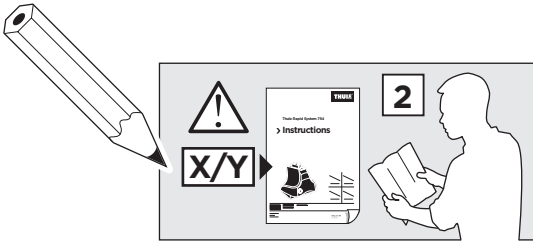

thule.com

15 x4

178 x2

x1

179 x2

x1

1

	X (scale)	X (mm)	X (inch)
HONDA Civic Shuttle , 5-dr MPV, 95-02	37	1021	40 1/4
HONDA Odyssey , 5-dr MPV, 95-99	37	1021	40 1/4