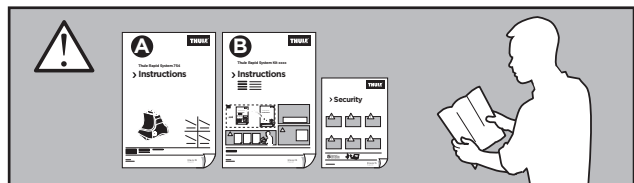

Thule Rapid System Kit 1081

> Instructions

MITSUBISHI Carisma, 4-dr Sedan, 97-04

MITSUBISHI Carisma, 5-dr Hatchback, 96-04

ISO 11154-E

141081

C.20130619
519-1081-01

Bring your life
thule.com