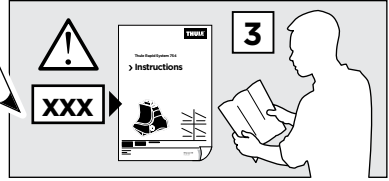

2

CHEVROLET Aveo, 3-dr Hatchback, 02-11

CHEVROLET Kalos, 3-dr Hatchback, 02-11

DAEWOO Kalos, 3-dr Hatchback, 02-11

CHEVROLET Aveo, 5-dr Hatchback, 02-11 / *04-06, 07-11

CHEVROLET Kalos, 5-dr Hatchback, 02-11

DAEWOO Kalos, 5-dr Hatchback, 02-11

PONTIAC G3, 5-dr Hatchback, *08-10

PONTIAC G3 Wave, 5-dr Hatchback, *08-10

PONTIAC Wave, 5-dr Hatchback, *04-07