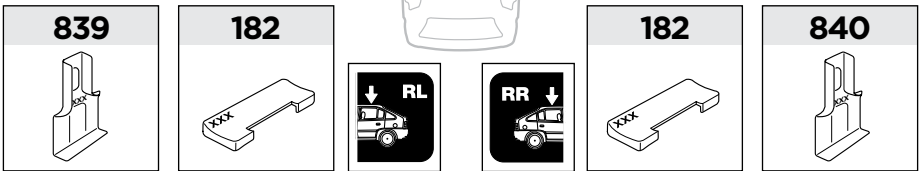

CHEVROLET Aveo, 3-dr Hatchback, 02-11

CHEVROLET Kalos, 3-dr Hatchback, 02-11

DAEWOO Kalos, 3-dr Hatchback, 02-11