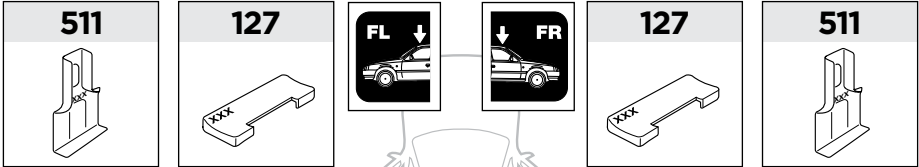

CHEVROLET Aveo, 3-dr Hatchback, 02-11

CHEVROLET Kalos, 3-dr Hatchback, 02-11

DAEWOO Kalos, 3-dr Hatchback, 02-11