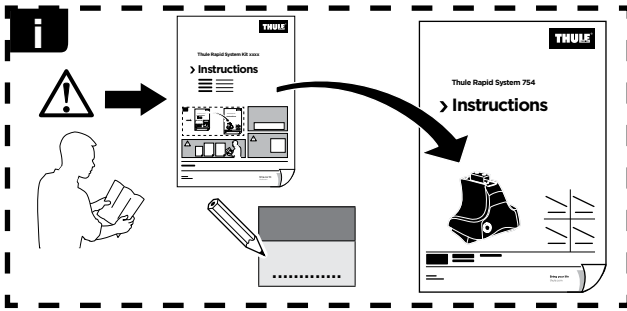

+		7 kg 15,4 lbs
3-dr	=	Max. 45 kg	Max. 99 lbs
5-dr	=	Max. 50 kg	Max. 110 lbs