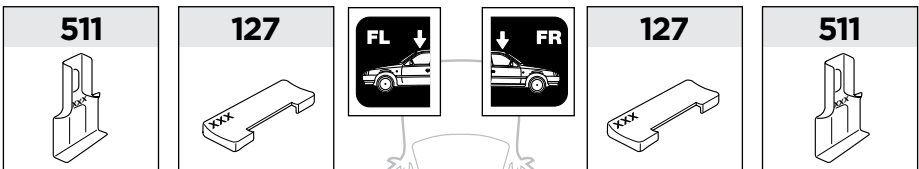

CHEVROLET Aveo, 5-dr Hatchback, 02-11 / *04-06, 07-11

CHEVROLET Kalos, 5-dr Hatchback, 02-11

DAEWOO Kalos, 5-dr Hatchback, 02-11

PONTIAC G3, 5-dr Hatchback, *08-10

PONTIAC G3 Wave, 5-dr Hatchback, *08-10

PONTIAC Wave, 5-dr Hatchback, *04-07