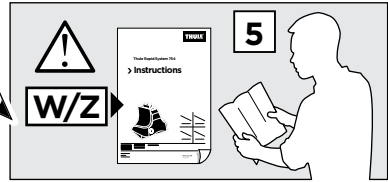

3

	W (mm)	Z (mm)	W (inch)	Z (inch)
CHEVROLET Aveo, 3-dr Hatchback, 02-11	380	750	15	29 1/2
CHEVROLET Aveo, 5-dr Hatchback, 02-11 / *04-06, 07-11	380	700	15	27 1/2
CHEVROLET Kalos, 3-dr Hatchback, 02-11	380	750	15	29 1/2
CHEVROLET Kalos, 5-dr Hatchback, 02-11	380	700	15	27 1/2
DAEWOO Kalos, 3-dr Hatchback, 02-11	380	750	15	29 1/2
DAEWOO Kalos, 5-dr Hatchback, 02-11	380	700	15	27 1/2
PONTIAC G3, 5-dr Hatchback, *08-10	380	700	15	27 1/2
PONTIAC G3 Wave, 5-dr Hatchback, *08-10	380	700	15	27 1/2
PONTIAC Wave, 5-dr Hatchback, *04-07	380	700	15	27 1/2