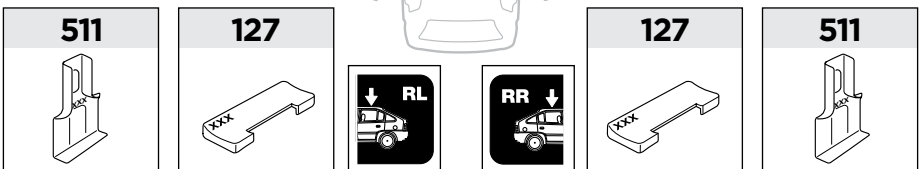

CHEVROLET Aveo, 5-dr Hatchback, 02-11 / *04-06, 07-11

CHEVROLET Kalos, 5-dr Hatchback, 02-11

DAEWOO Kalos, 5-dr Hatchback, 02-11

PONTIAC G3, 5-dr Hatchback, *08-10

PONTIAC G3 Wave, 5-dr Hatchback, *08-10

PONTIAC Wave, 5-dr Hatchback, *04-07