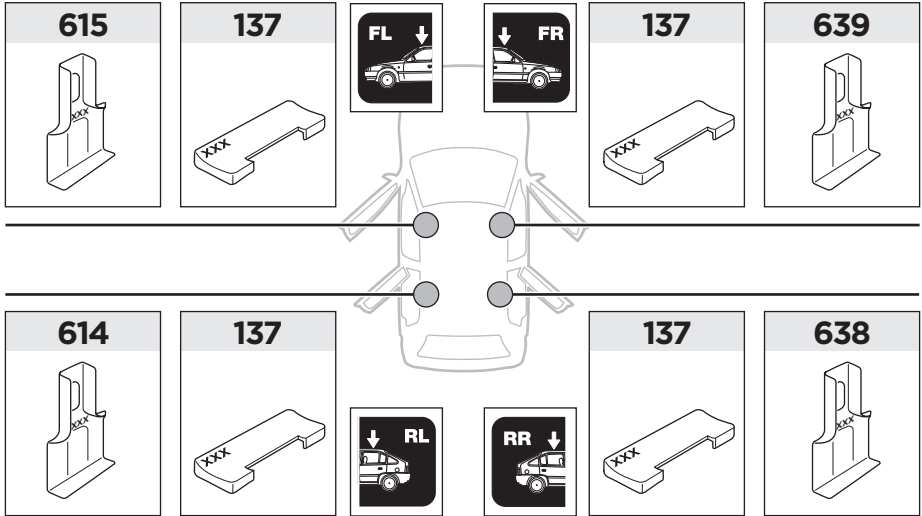

2

BUICK Excelle, 5-dr Hatchback, 04-08
BUICK Excelle, 4-dr Sedan, 04-08
CHEVROLET Lacetti, 5-dr Hatchback, 04-08
CHEVROLET Nubira III, 4-dr Sedan, 04-08
CHEVROLET Optra, 5-dr Hatchback, 04-08

CHEVROLET Optra, 4-dr Sedan, 04-08
DAEWOO Lacetti, 5-dr Hatchback, 04-08
DAEWOO Lacetti, 4-dr Sedan, 04-08
DAEWOO Nubira III, 4-dr Sedan, 04-08
HOLDEN Viva, 5-dr Hatchback, 04-08
HOLDEN Viva, 4-dr Sedan, 04-08