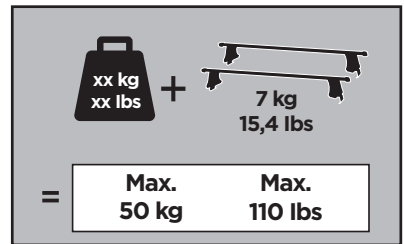

Thule Rapid System Kit 1513

> Instructions

OPEL Insignia, 4-dr Sedan, 08-17

OPEL Insignia, 5-dr Hatchback, 08-17

VAUXHALL Insignia, 4-dr Sedan, 08-17

VAUXHALL Insignia, 5-dr Hatchback, 08-17

HOLDEN Insignia, 4-dr Sedan, 08-17

HOLDEN Insignia, 5-dr Hatchback, 08-17