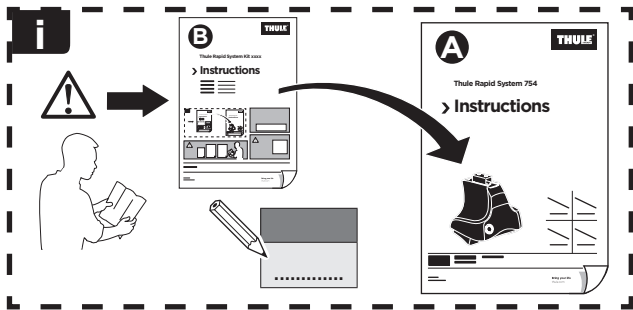

Thule Rapid System Kit 1521

> Instructions

FORD F-150, 4-dr Super Cab, 09-14

FORD F-150, 4-dr Super Crew Cab, 09-14

ISO 11154-E

141521

C.20141222
519-1521-03

Bring your life
thule.com