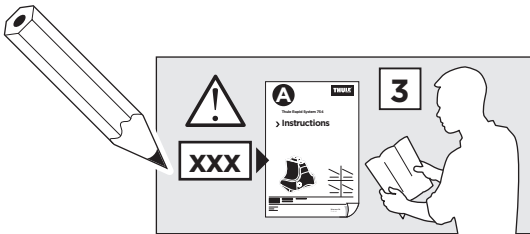

2

FORD F-150, 4-dr Super Cab, 09-14

FORD F-150, 4-dr Super Crew Cab, 09-14