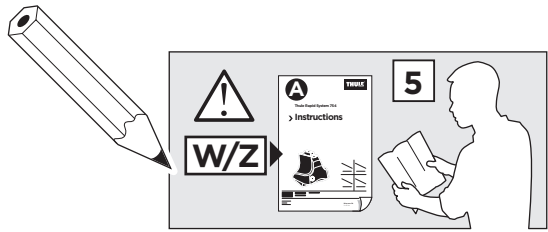

3

	W (mm)	Z (mm)	W (inch)	Z (inch)
FORD F-150, 4-dr Super Cab, 09-14	255	760	10	30
FORD F-150, 4-dr Super Crew Cab, 09-14	255	760	10	30