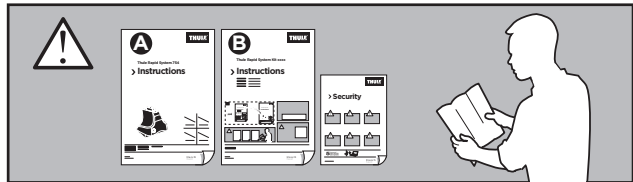

Thule Rapid System Kit 1521

> Instructions

FORD F-150, 4-dr Super Cab, 09-14

FORD F-150, 4-dr Super Crew Cab, 09-14

ISO 11154-E

141521

C.20141222
519-1521-03

Bring your life
thule.com