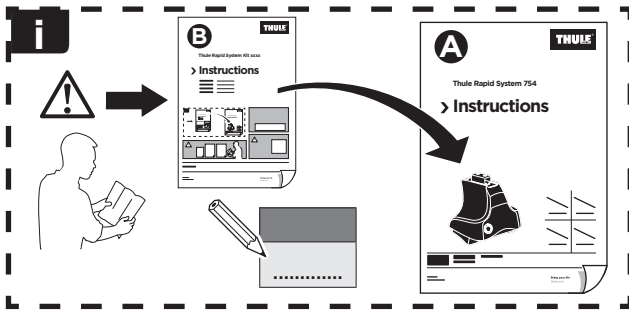

Thule Rapid System Kit 1625

> Instructions

AUDI A7, 5-dr Hatchback, 10-

ISO 11154-E

141625
C.20150225
519-1625-02

Bring your life
thule.com

204 x2

206 x2

1147 x4

x1

x1

x2

x1

1

	X (scale)	X (mm)	X (inch)
AUDI A7, 5-dr Hatchback, 10-	43	1081	42 1/2

	Y (scale)	Y (mm)	Y (inch)
AUDI A7, 5-dr Hatchback, 10-	39,5	1046	41 1/8