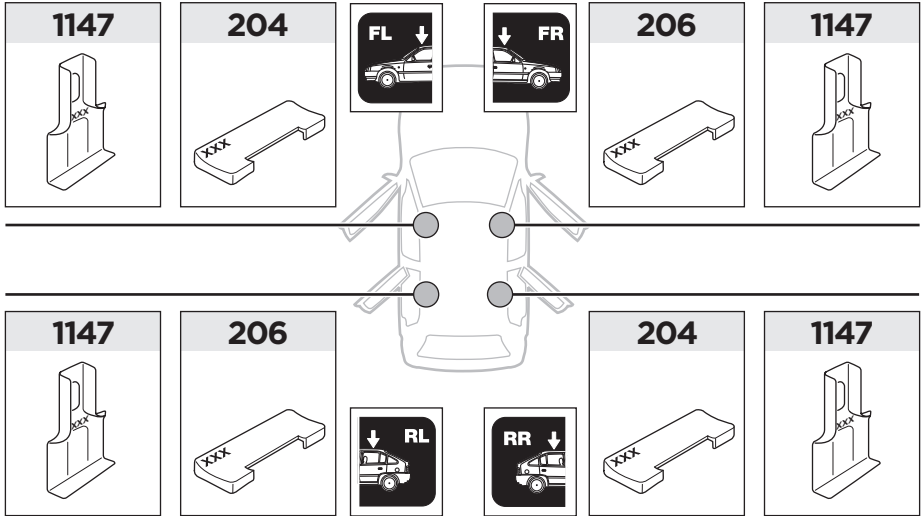

1147 x4

x1

x1

x2

x1

1

	X (scale)	X (mm)	X (inch)
AUDI A7, 5-dr Hatchback, 10-	43	1081	42 1/2

	Y (scale)	Y (mm)	Y (inch)
AUDI A7, 5-dr Hatchback, 10-	39,5	1046	41 1/8

2

AUDI A7, 5-dr Hatchback, 10-

3

	W (mm)	Z (mm)	W (inch)	Z (inch)
AUDI A7, 5-dr Hatchback, 10-	180	712	7 1/8	28