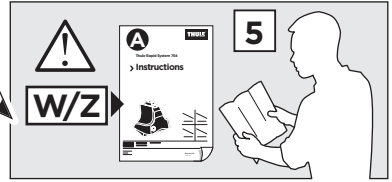

3

	W (mm)	Z (mm)	W (inch)	Z (inch)
AUDI A3, 4-dr Sedan, 13- / *14-	255	722	10	29 ³/₈