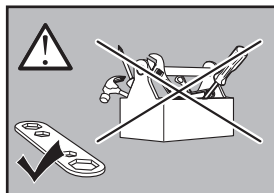

**MERCEDES CLS Shooting Brake (X218)**, 5-dr Estate, 12-

**MERCEDES CLS (C218)**, 4-dr Coupé, 10-

\*North America

This kit is only for vehicles with fixpoint and without glass roof.

ISO 11154-E

183049

C.20171124  
509-3049-16