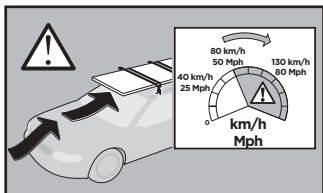

**MERCEDES CLS Shooting Brake (X218)**, 5-dr Estate, 12-

**MERCEDES CLS (C218)**, 4-dr Coupé, 10-

\*North America

This kit is only for vehicles with fixpoint and without glass roof.

ISO 11154-E

183049

C.20171124  
509-3049-16