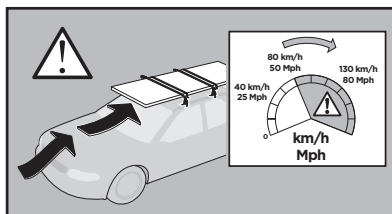

Thule XT Kit 3092

> Instructions

SUZUKI SX4, 5-dr Hatchback, 06-

SUZUKI SX4 S-Cross, 5-dr Hatchback, 14-

This kit is only for vehicles with fixpoint mounting.

ISO 11154-E

183092

C.20150910
509-3092-02