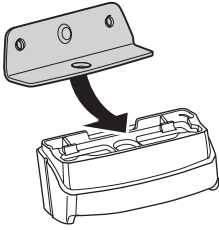

2

A

B

1. **EN** Only a few turns
   DE Nur wenige Umdrehungen
   FR Quelques tours uniquement
   NL Slechts enkele slagen
   IT Solo qualche giro
   ES Sólo algunas vueltas
   PT Noções básicas
   SV Endast några varv
   DK Kun nogle få omgange
   NE Bare noen få omdreinger
   FI Vain muutama kierros
   ET Ainult mõni pööre
   LV Tikai dažī apgriezieni
   LT Tik keli pasukimai
   PL Wystarczy kilka obrotów
   RU Только несколько оборотов

1. **UK** Лише декілька обертів
   BG Само няколко завъртания
   CS Pouze několik otáček
   SK Len niekoľko otáčok
   SL Le nekaj obratov
   HR/BiH Samo nekoliko okreta
   RO Doar câteva rotiri
   HU Csak néhány fordítás
   EL Μόνο λίγες περιστροφές
   TR Yalnızca birkaç tur

بعض دورات فقط

AR

רק מספר סיבובים

HE

1. **ZH** 仅几圈
   JA 2～3回転のみ
   KO 몇 번만 돌리면 됨
   TH เพียงสองสามรอบ

3

x1