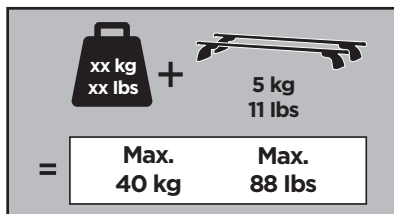

Thule XT Kit 3092

> Instructions

SUZUKI SX4, 5-dr Hatchback, 06-

SUZUKI SX4 S-Cross, 5-dr Hatchback, 14-

This kit is only for vehicles with fixpoint mounting.

ISO 11154-E

183092

C.20150910
509-3092-02