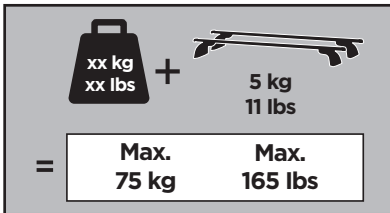

# > Instructions

FORD Transit Courier, 4-dr Van, 14-

This kit is only for vehicles with fixpoint mounting.

ISO 11154-E

183140

C.20170612  
509-3140-02

Bring your life  
thule.com

2