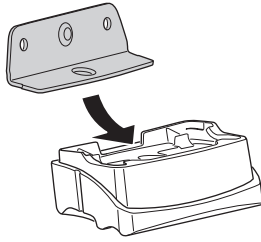

# > Instructions

FORD Transit Courier, 4-dr Van, 14-

This kit is only for vehicles with fixpoint mounting.

ISO 11154-E

183140

C.20170612  
509-3140-02

Bring your life  
thule.com

2