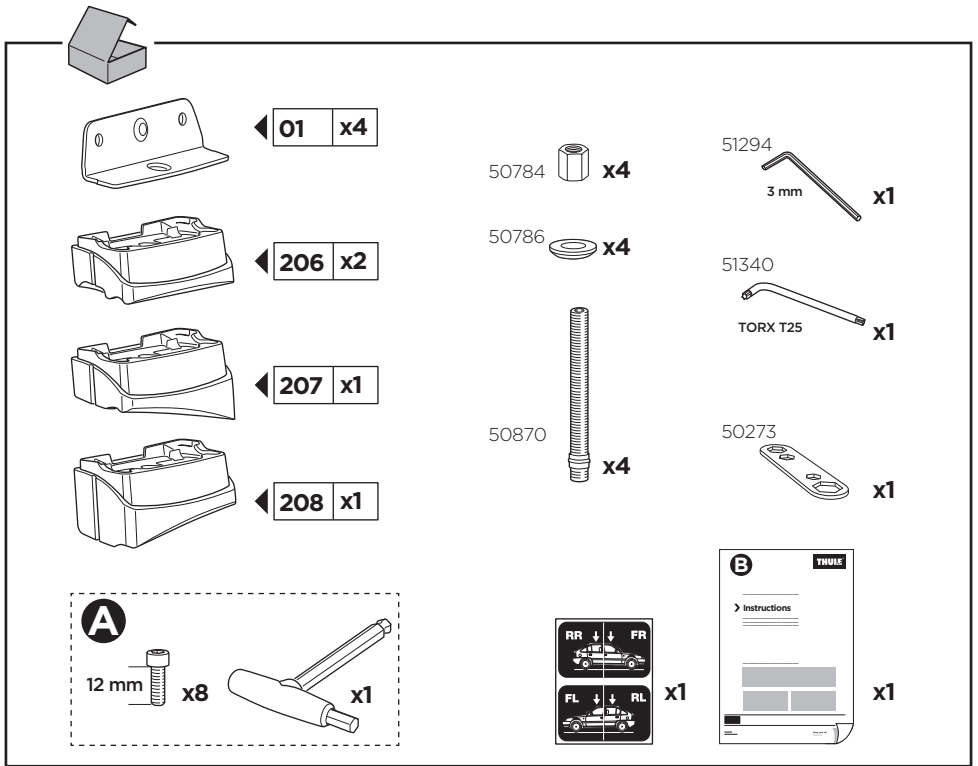

# > Instructions

FORD Transit Courier, 4-dr Van, 14-

This kit is only for vehicles with fixpoint mounting.

ISO 11154-E

183140

C.20170612  
509-3140-02

Bring your life  
thule.com

2