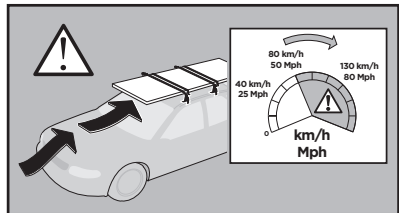

# > Instructions

FORD Transit Courier, 4-dr Van, 14-

This kit is only for vehicles with fixpoint mounting.

ISO 11154-E

183140

C.20170612  
509-3140-02

Bring your life  
thule.com

2