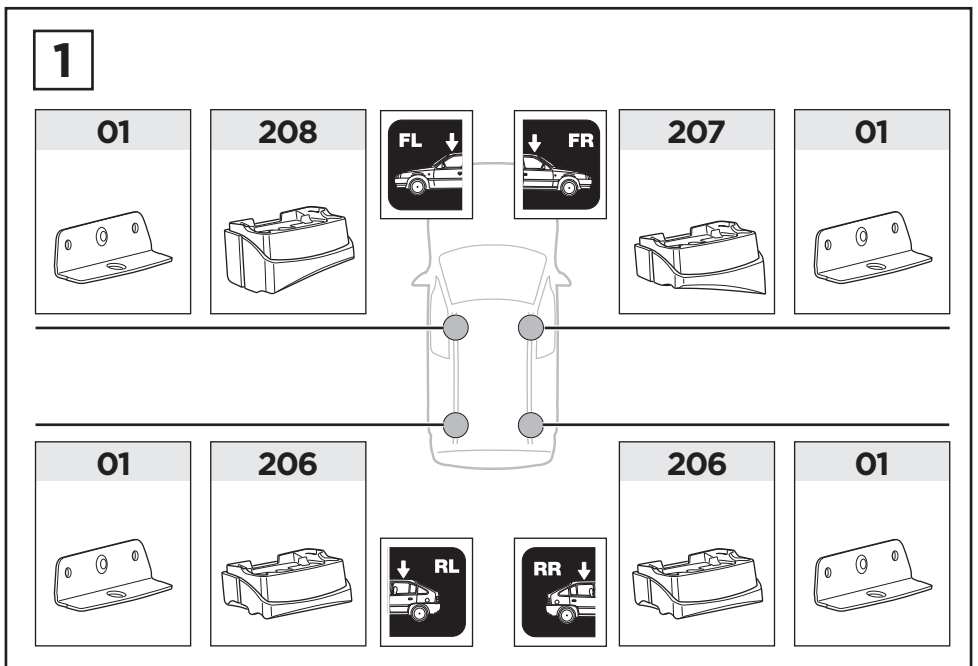

# > Instructions

FORD Transit Courier, 4-dr Van, 14-

This kit is only for vehicles with fixpoint mounting.

ISO 11154-E

183140

C.20170612  
509-3140-02

Bring your life  
thule.com

2