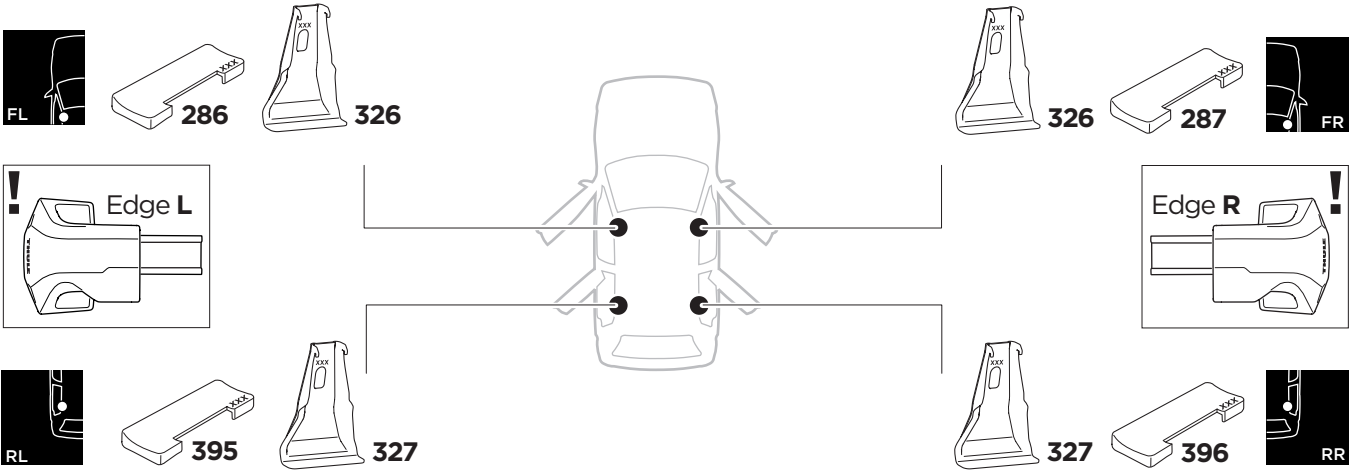

# 1

## Kit 145065

FORD Focus, 4-dr Sedan, 12-

For cars without mounting holes in the door frame

ISO 11154-E

THULE WingBar Evo	THULE WingBar Edge	THULE WingBar	THULE SquareBar Evo	<b>Evo X (scale)</b>	<b>Edge X (scale)</b>
<b>FORD Focus, 4-dr Sedan, 12-</b>				<b>39,5</b>	<b>R</b>
THULE ProBar Evo	THULE SlideBar Evo				<b>X (mm/inch)</b>
<b>FORD Focus, 4-dr Sedan, 12-</b>				<b>1046 mm / 41 1/8"</b>	

THULE WingBar Evo	THULE WingBar Edge	THULE WingBar	THULE SquareBar Evo	<b>Evo Y (scale)</b>	<b>Edge Y (scale)</b>
<b>FORD Focus, 4-dr Sedan, 12-</b>				<b>36</b>	<b>G</b>
THULE ProBar Evo	THULE SlideBar Evo				<b>Y (mm/inch)</b>
<b>FORD Focus, 4-dr Sedan, 12-</b>				<b>1011 mm / 39 3/4"</b>	

	<b>W (mm/inch)</b>	<b>Z (mm/inch)</b>
<b>FORD Focus, 4-dr Sedan, 12-</b>	<b>775 mm / 30 1/2"</b>	<b>250 mm / 9 7/8"</b>