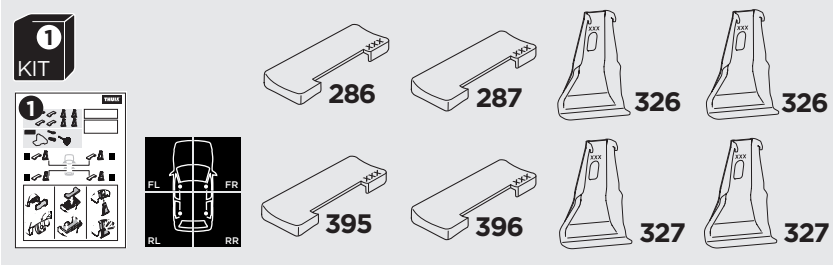

## Kit 145065

FORD Focus, 4-dr Sedan, 12-

For cars without mounting holes in the door frame

ISO 11154-E

THULE WingBar Evo	THULE WingBar Edge	THULE WingBar	THULE SquareBar Evo	<b>Evo X (scale)</b>	<b>Edge X (scale)</b>
<b>FORD Focus, 4-dr Sedan, 12-</b>				<b>39,5</b>	<b>R</b>
THULE ProBar Evo	THULE SlideBar Evo				<b>X (mm/inch)</b>
<b>FORD Focus, 4-dr Sedan, 12-</b>				<b>1046 mm / 41 1/8"</b>	

THULE WingBar Evo	THULE WingBar Edge	THULE WingBar	THULE SquareBar Evo	<b>Evo Y (scale)</b>	<b>Edge Y (scale)</b>
<b>FORD Focus, 4-dr Sedan, 12-</b>				<b>36</b>	<b>G</b>
THULE ProBar Evo	THULE SlideBar Evo				<b>Y (mm/inch)</b>
<b>FORD Focus, 4-dr Sedan, 12-</b>				<b>1011 mm / 39 3/4"</b>	

	<b>W (mm/inch)</b>	<b>Z (mm/inch)</b>
<b>FORD Focus, 4-dr Sedan, 12-</b>	<b>775 mm / 30 1/2"</b>	<b>250 mm / 9 7/8"</b>