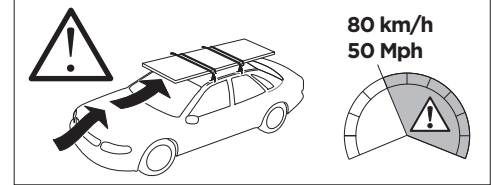

## Kit 145065

FORD Focus, 4-dr Sedan, 12-

For cars without mounting holes in the door frame

ISO 11154-E

THULE WingBar Evo	THULE WingBar Edge	THULE WingBar	THULE SquareBar Evo	<b>Evo X (scale)</b>	<b>Edge X (scale)</b>
<b>FORD Focus, 4-dr Sedan, 12-</b>				<b>39,5</b>	<b>R</b>
THULE ProBar Evo	THULE SlideBar Evo				<b>X (mm/inch)</b>
<b>FORD Focus, 4-dr Sedan, 12-</b>				<b>1046 mm / 41 1/8"</b>	