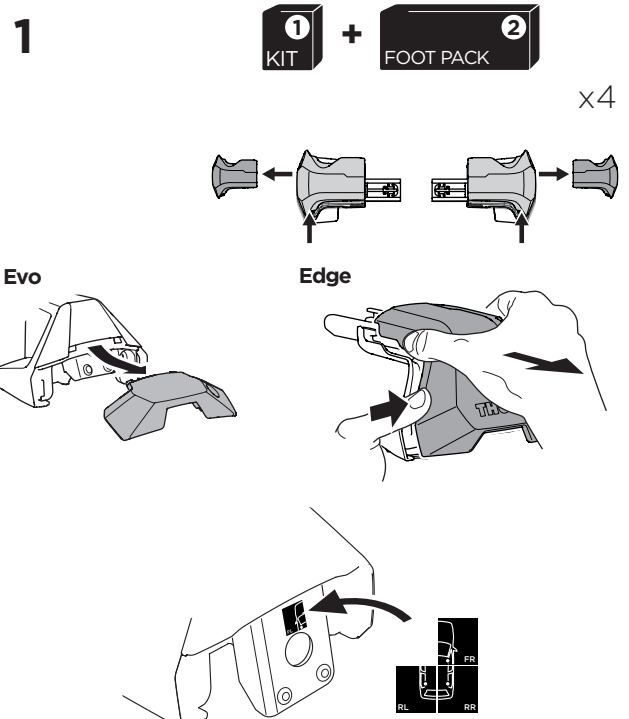

## Kit 145065

FORD Focus, 4-dr Sedan, 12-

For cars without mounting holes in the door frame

ISO 11154-E

THULE WingBar Evo	THULE WingBar Edge	THULE WingBar	THULE SquareBar Evo	<b>Evo X (scale)</b>	<b>Edge X (scale)</b>
<b>FORD Focus, 4-dr Sedan, 12-</b>				<b>39,5</b>	<b>R</b>
THULE ProBar Evo	THULE SlideBar Evo				<b>X (mm/inch)</b>
<b>FORD Focus, 4-dr Sedan, 12-</b>				<b>1046 mm / 41 1/8"</b>	

THULE WingBar Evo	THULE WingBar Edge	THULE WingBar	THULE SquareBar Evo	<b>Evo Y (scale)</b>	<b>Edge Y (scale)</b>
<b>FORD Focus, 4-dr Sedan, 12-</b>				<b>36</b>	<b>G</b>
THULE ProBar Evo	THULE SlideBar Evo				<b>Y (mm/inch)</b>
<b>FORD Focus, 4-dr Sedan, 12-</b>				<b>1011 mm / 39 3/4"</b>	

	<b>W (mm/inch)</b>	<b>Z (mm/inch)</b>
<b>FORD Focus, 4-dr Sedan, 12-</b>	<b>775 mm / 30 1/2"</b>	<b>250 mm / 9 7/8"</b>