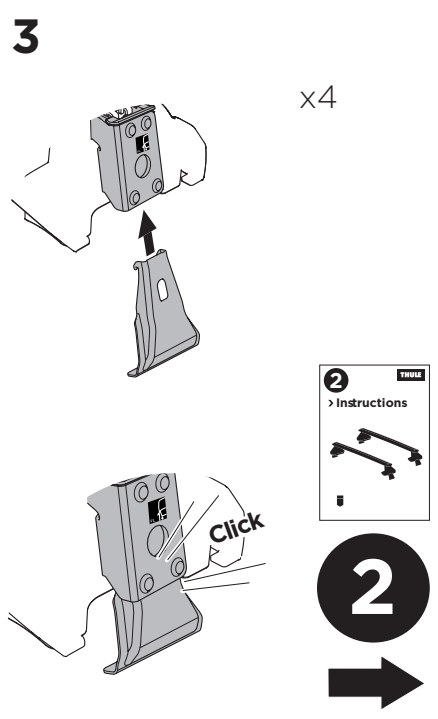

## Kit 145065

FORD Focus, 4-dr Sedan, 12-

For cars without mounting holes in the door frame

ISO 11154-E

THULE WingBar Evo	THULE WingBar Edge	THULE WingBar	THULE SquareBar Evo	<b>Evo X (scale)</b>	<b>Edge X (scale)</b>
<b>FORD Focus, 4-dr Sedan, 12-</b>				<b>39,5</b>	<b>R</b>
THULE ProBar Evo	THULE SlideBar Evo				<b>X (mm/inch)</b>
<b>FORD Focus, 4-dr Sedan, 12-</b>				<b>1046 mm / 41 1/8"</b>	

THULE WingBar Evo	THULE WingBar Edge	THULE WingBar	THULE SquareBar Evo	<b>Evo Y (scale)</b>	<b>Edge Y (scale)</b>
<b>FORD Focus, 4-dr Sedan, 12-</b>				<b>36</b>	<b>G</b>
THULE ProBar Evo	THULE SlideBar Evo				<b>Y (mm/inch)</b>
<b>FORD Focus, 4-dr Sedan, 12-</b>				<b>1011 mm / 39 3/4"</b>	

	<b>W (mm/inch)</b>	<b>Z (mm/inch)</b>
<b>FORD Focus, 4-dr Sedan, 12-</b>	<b>775 mm / 30 1/2"</b>	<b>250 mm / 9 7/8"</b>