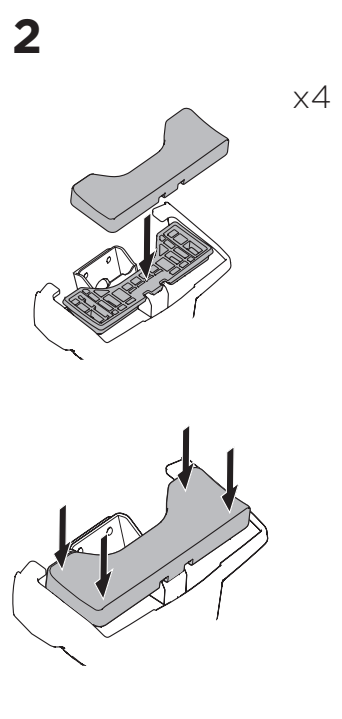

## Kit 145065

FORD Focus, 4-dr Sedan, 12-

For cars without mounting holes in the door frame

ISO 11154-E

THULE WingBar Evo	THULE WingBar Edge	THULE WingBar	THULE SquareBar Evo	<b>Evo X (scale)</b>	<b>Edge X (scale)</b>
<b>FORD Focus, 4-dr Sedan, 12-</b>				<b>39,5</b>	<b>R</b>
THULE ProBar Evo	THULE SlideBar Evo				<b>X (mm/inch)</b>
<b>FORD Focus, 4-dr Sedan, 12-</b>				<b>1046 mm / 41 1/8"</b>	

THULE WingBar Evo	THULE WingBar Edge	THULE WingBar	THULE SquareBar Evo	<b>Evo Y (scale)</b>	<b>Edge Y (scale)</b>
<b>FORD Focus, 4-dr Sedan, 12-</b>				<b>36</b>	<b>G</b>
THULE ProBar Evo	THULE SlideBar Evo				<b>Y (mm/inch)</b>
<b>FORD Focus, 4-dr Sedan, 12-</b>				<b>1011 mm / 39 3/4"</b>	

	<b>W (mm/inch)</b>	<b>Z (mm/inch)</b>
<b>FORD Focus, 4-dr Sedan, 12-</b>	<b>775 mm / 30 1/2"</b>	<b>250 mm / 9 7/8"</b>