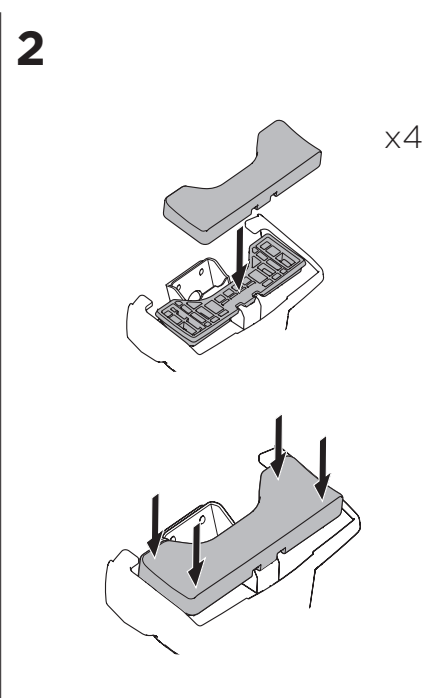

1

Kit 5119

SKODA Rapid Liftback, 5-dr Hatchback, 13-
SEAT Toledo, 5-dr Hatchback, 13-

ISO 11154-E

THULE WingBar Evo	THULE WingBar Edge	THULE WingBar	THULE SquareBar	Evo X (scale)	Edge X (scale)
SKODA Rapid Liftback, 5-dr Hatchback, 13-				43,5	J
SEAT Toledo, 5-dr Hatchback, 13-				43,5	J

THULE ProBar	THULE SlideBar			X (mm/inch)	
SKODA Rapid Liftback, 5-dr Hatchback, 13-				1086 mm / 42 3/4"	
SEAT Toledo, 5-dr Hatchback, 13-				1086 mm / 42 3/4"	

THULE WingBar Evo	THULE WingBar Edge	THULE WingBar	THULE SquareBar	Evo Y (scale)	Edge Y (scale)
SKODA Rapid Liftback, 5-dr Hatchback, 13-				40,5	P
SEAT Toledo, 5-dr Hatchback, 13-				40,5	P

THULE ProBar	THULE SlideBar			Y (mm/inch)	
SKODA Rapid Liftback, 5-dr Hatchback, 13-				1056 mm / 41 5/8"	
SEAT Toledo, 5-dr Hatchback, 13-				1056 mm / 41 5/8"	

	W (mm/inch)	Z (mm/inch)
SKODA Rapid Liftback, 5-dr Hatchback, 13-	715 mm / 28 1/8"	180 mm / 7 1/8"
SEAT Toledo, 5-dr Hatchback, 13-	715 mm / 28 1/8"	180 mm / 7 1/8"