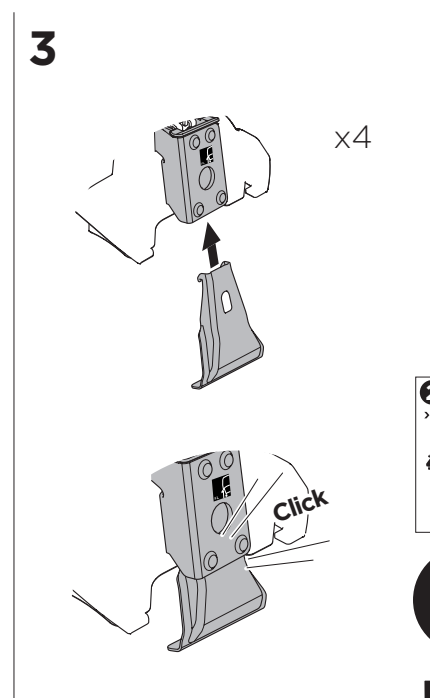

1

Kit 5119

SKODA Rapid Liftback, 5-dr Hatchback, 13-
SEAT Toledo, 5-dr Hatchback, 13-

ISO 11154-E

THULE WingBar Evo	THULE WingBar Edge	THULE WingBar	THULE SquareBar	Evo X (scale)	Edge X (scale)
SKODA Rapid Liftback, 5-dr Hatchback, 13-				43,5	J
SEAT Toledo, 5-dr Hatchback, 13-				43,5	J

THULE ProBar	THULE SlideBar			X (mm/inch)	
SKODA Rapid Liftback, 5-dr Hatchback, 13-				1086 mm / 42 3/4"	
SEAT Toledo, 5-dr Hatchback, 13-				1086 mm / 42 3/4"	

THULE WingBar Evo	THULE WingBar Edge	THULE WingBar	THULE SquareBar	Evo Y (scale)	Edge Y (scale)
SKODA Rapid Liftback, 5-dr Hatchback, 13-				40,5	P
SEAT Toledo, 5-dr Hatchback, 13-				40,5	P

THULE ProBar	THULE SlideBar			Y (mm/inch)	
SKODA Rapid Liftback, 5-dr Hatchback, 13-				1056 mm / 41 5/8"	
SEAT Toledo, 5-dr Hatchback, 13-				1056 mm / 41 5/8"	

	W (mm/inch)	Z (mm/inch)
SKODA Rapid Liftback, 5-dr Hatchback, 13-	715 mm / 28 1/8"	180 mm / 7 1/8"
SEAT Toledo, 5-dr Hatchback, 13-	715 mm / 28 1/8"	180 mm / 7 1/8"