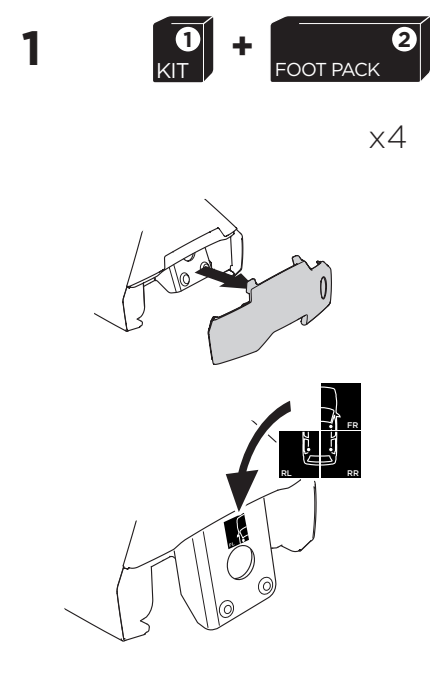

1

Kit 5119

SKODA Rapid Liftback, 5-dr Hatchback, 13-
SEAT Toledo, 5-dr Hatchback, 13-

ISO 11154-E

THULE WingBar Evo	THULE WingBar Edge	THULE WingBar	THULE SquareBar	Evo X (scale)	Edge X (scale)
SKODA Rapid Liftback, 5-dr Hatchback, 13-				43,5	J
SEAT Toledo, 5-dr Hatchback, 13-				43,5	J

THULE ProBar	THULE SlideBar			X (mm/inch)	
SKODA Rapid Liftback, 5-dr Hatchback, 13-				1086 mm / 42 3/4"	
SEAT Toledo, 5-dr Hatchback, 13-				1086 mm / 42 3/4"	

THULE WingBar Evo	THULE WingBar Edge	THULE WingBar	THULE SquareBar	Evo Y (scale)	Edge Y (scale)
SKODA Rapid Liftback, 5-dr Hatchback, 13-				40,5	P
SEAT Toledo, 5-dr Hatchback, 13-				40,5	P

THULE ProBar	THULE SlideBar			Y (mm/inch)	
SKODA Rapid Liftback, 5-dr Hatchback, 13-				1056 mm / 41 5/8"	
SEAT Toledo, 5-dr Hatchback, 13-				1056 mm / 41 5/8"	

	W (mm/inch)	Z (mm/inch)
SKODA Rapid Liftback, 5-dr Hatchback, 13-	715 mm / 28 1/8"	180 mm / 7 1/8"
SEAT Toledo, 5-dr Hatchback, 13-	715 mm / 28 1/8"	180 mm / 7 1/8"