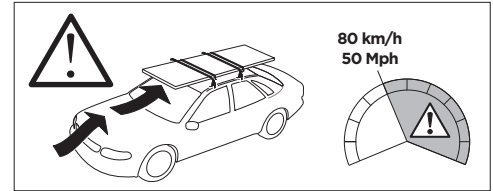

1

Kit 5119

SKODA Rapid Liftback, 5-dr Hatchback, 13-
SEAT Toledo, 5-dr Hatchback, 13-

ISO 11154-E

THULE WingBar Evo	THULE WingBar Edge	THULE WingBar	THULE SquareBar	Evo X (scale)	Edge X (scale)
SKODA Rapid Liftback, 5-dr Hatchback, 13-				43,5	J
SEAT Toledo, 5-dr Hatchback, 13-				43,5	J