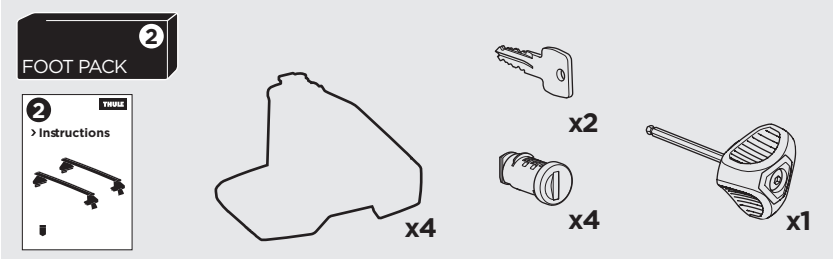

1

Kit 5119

SKODA Rapid Liftback, 5-dr Hatchback, 13-
SEAT Toledo, 5-dr Hatchback, 13-

ISO 11154-E

THULE WingBar Evo	THULE WingBar Edge	THULE WingBar	THULE SquareBar	Evo X (scale)	Edge X (scale)
SKODA Rapid Liftback, 5-dr Hatchback, 13-				43,5	J
SEAT Toledo, 5-dr Hatchback, 13-				43,5	J

THULE ProBar	THULE SlideBar			X (mm/inch)	
SKODA Rapid Liftback, 5-dr Hatchback, 13-				1086 mm / 42 3/4"	
SEAT Toledo, 5-dr Hatchback, 13-				1086 mm / 42 3/4"	

THULE WingBar Evo	THULE WingBar Edge	THULE WingBar	THULE SquareBar	Evo Y (scale)	Edge Y (scale)
SKODA Rapid Liftback, 5-dr Hatchback, 13-				40,5	P
SEAT Toledo, 5-dr Hatchback, 13-				40,5	P

THULE ProBar	THULE SlideBar			Y (mm/inch)	
SKODA Rapid Liftback, 5-dr Hatchback, 13-				1056 mm / 41 5/8"	
SEAT Toledo, 5-dr Hatchback, 13-				1056 mm / 41 5/8"	

	W (mm/inch)	Z (mm/inch)
SKODA Rapid Liftback, 5-dr Hatchback, 13-	715 mm / 28 1/8"	180 mm / 7 1/8"
SEAT Toledo, 5-dr Hatchback, 13-	715 mm / 28 1/8"	180 mm / 7 1/8"