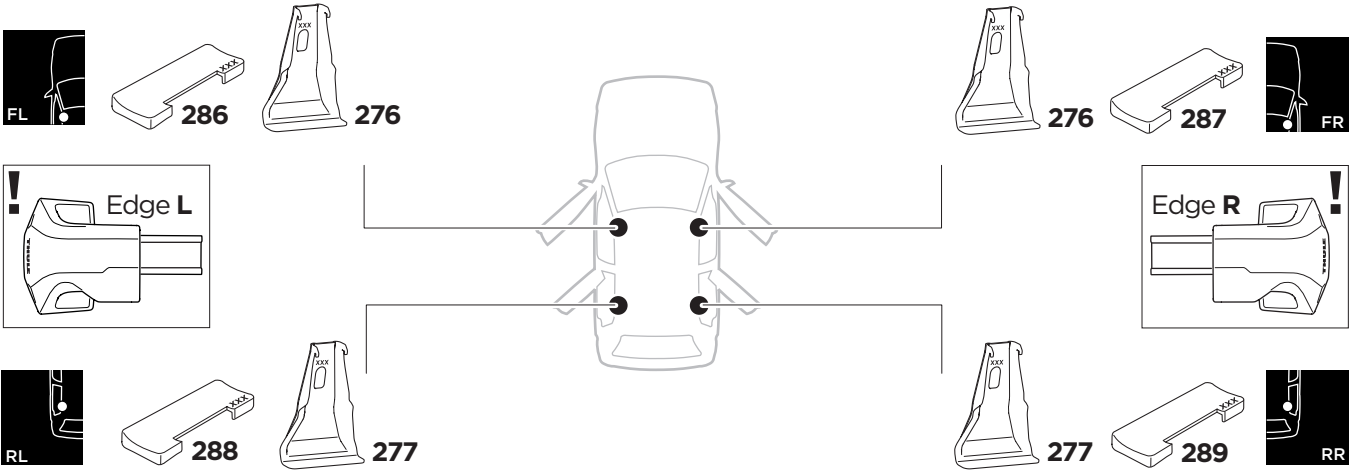

1

Kit 145125

FORD Focus, 5-dr Hatchback, 12-18

For cars without mounting holes in the door frame

ISO 11154-E

THULE WingBar Evo	THULE WingBar Edge	THULE WingBar	THULE SquareBar Evo	Evo X (scale)	Edge X (scale)
FORD Focus, 5-dr Hatchback, 12-18				40	Q

THULE ProBar Evo	THULE SlideBar Evo	X (mm/inch)		
FORD Focus, 5-dr Hatchback, 12-18		1051 mm / 41 3/8"		

THULE WingBar Evo	THULE WingBar Edge	THULE WingBar	THULE SquareBar Evo	Evo Y (scale)	Edge Y (scale)
FORD Focus, 5-dr Hatchback, 12-18				34	K

THULE ProBar Evo	THULE SlideBar Evo	Y (mm/inch)		
FORD Focus, 5-dr Hatchback, 12-18		991 mm / 39"		

	W (mm/inch)	Z (mm/inch)
FORD Focus, 5-dr Hatchback, 12-18	775 mm / 30 1/2"	250 mm / 9 7/8"