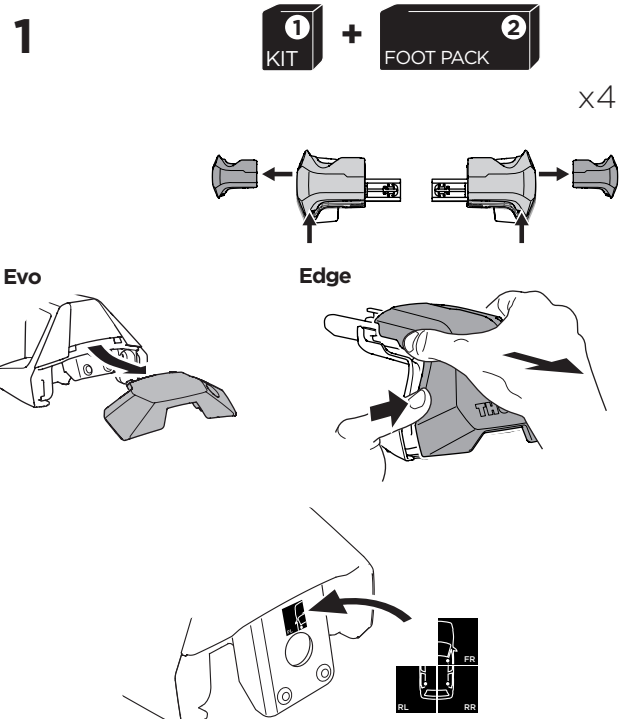

1

Kit 145125

FORD Focus, 5-dr Hatchback, 12-18

For cars without mounting holes in the door frame

ISO 11154-E

THULE WingBar Evo	THULE WingBar Edge	THULE WingBar	THULE SquareBar Evo	Evo X (scale)	Edge X (scale)
FORD Focus, 5-dr Hatchback, 12-18				40	Q

THULE ProBar Evo	THULE SlideBar Evo	X (mm/inch)		
FORD Focus, 5-dr Hatchback, 12-18		1051 mm / 41 3/8"		

THULE WingBar Evo	THULE WingBar Edge	THULE WingBar	THULE SquareBar Evo	Evo Y (scale)	Edge Y (scale)
FORD Focus, 5-dr Hatchback, 12-18				34	K

THULE ProBar Evo	THULE SlideBar Evo	Y (mm/inch)		
FORD Focus, 5-dr Hatchback, 12-18		991 mm / 39"		

	W (mm/inch)	Z (mm/inch)
FORD Focus, 5-dr Hatchback, 12-18	775 mm / 30 1/2"	250 mm / 9 7/8"