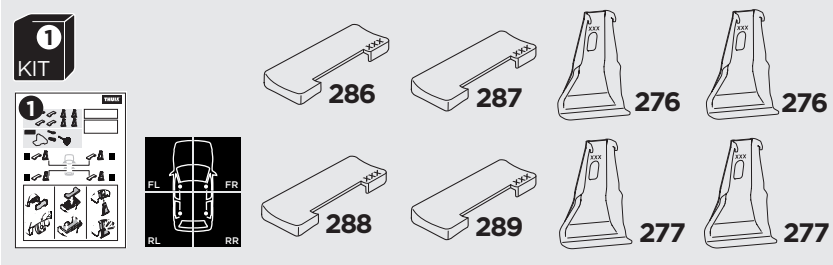

1

Kit 145125

FORD Focus, 5-dr Hatchback, 12-18

For cars without mounting holes in the door frame

ISO 11154-E

THULE WingBar Evo	THULE WingBar Edge	THULE WingBar	THULE SquareBar Evo	Evo X (scale)	Edge X (scale)
FORD Focus, 5-dr Hatchback, 12-18				40	Q

THULE ProBar Evo	THULE SlideBar Evo	X (mm/inch)		
FORD Focus, 5-dr Hatchback, 12-18		1051 mm / 41 3/8"		

THULE WingBar Evo	THULE WingBar Edge	THULE WingBar	THULE SquareBar Evo	Evo Y (scale)	Edge Y (scale)
FORD Focus, 5-dr Hatchback, 12-18				34	K

THULE ProBar Evo	THULE SlideBar Evo	Y (mm/inch)		
FORD Focus, 5-dr Hatchback, 12-18		991 mm / 39"		

	W (mm/inch)	Z (mm/inch)
FORD Focus, 5-dr Hatchback, 12-18	775 mm / 30 1/2"	250 mm / 9 7/8"