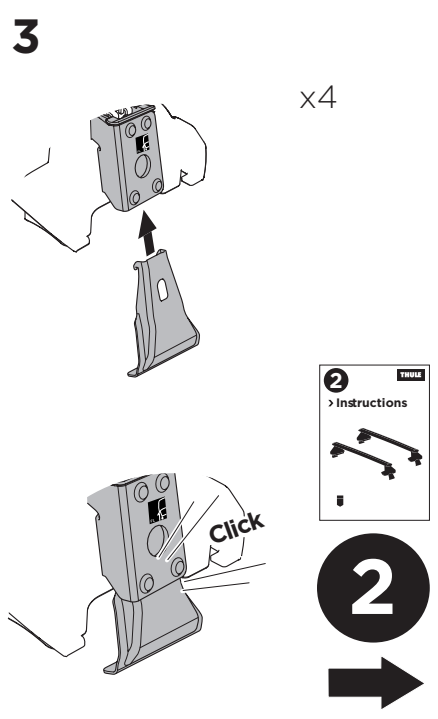

1

Kit 145125

FORD Focus, 5-dr Hatchback, 12-18

For cars without mounting holes in the door frame

ISO 11154-E

THULE WingBar Evo	THULE WingBar Edge	THULE WingBar	THULE SquareBar Evo	Evo X (scale)	Edge X (scale)
FORD Focus, 5-dr Hatchback, 12-18				40	Q

THULE ProBar Evo	THULE SlideBar Evo	X (mm/inch)		
FORD Focus, 5-dr Hatchback, 12-18		1051 mm / 41 3/8"		

THULE WingBar Evo	THULE WingBar Edge	THULE WingBar	THULE SquareBar Evo	Evo Y (scale)	Edge Y (scale)
FORD Focus, 5-dr Hatchback, 12-18				34	K

THULE ProBar Evo	THULE SlideBar Evo	Y (mm/inch)		
FORD Focus, 5-dr Hatchback, 12-18		991 mm / 39"		

	W (mm/inch)	Z (mm/inch)
FORD Focus, 5-dr Hatchback, 12-18	775 mm / 30 1/2"	250 mm / 9 7/8"