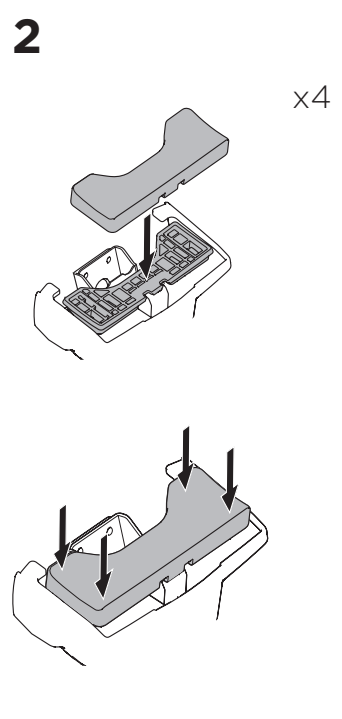

1

Kit 145125

FORD Focus, 5-dr Hatchback, 12-18

For cars without mounting holes in the door frame

ISO 11154-E

THULE WingBar Evo	THULE WingBar Edge	THULE WingBar	THULE SquareBar Evo	Evo X (scale)	Edge X (scale)
FORD Focus, 5-dr Hatchback, 12-18				40	Q

THULE ProBar Evo	THULE SlideBar Evo	X (mm/inch)		
FORD Focus, 5-dr Hatchback, 12-18		1051 mm / 41 3/8"		

THULE WingBar Evo	THULE WingBar Edge	THULE WingBar	THULE SquareBar Evo	Evo Y (scale)	Edge Y (scale)
FORD Focus, 5-dr Hatchback, 12-18				34	K

THULE ProBar Evo	THULE SlideBar Evo	Y (mm/inch)		
FORD Focus, 5-dr Hatchback, 12-18		991 mm / 39"		

	W (mm/inch)	Z (mm/inch)
FORD Focus, 5-dr Hatchback, 12-18	775 mm / 30 1/2"	250 mm / 9 7/8"