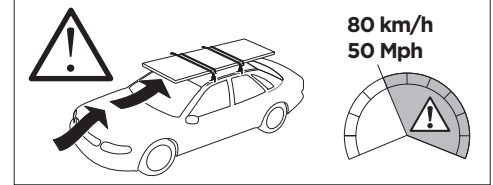

1

Kit 145125

FORD Focus, 5-dr Hatchback, 12-18

For cars without mounting holes in the door frame

ISO 11154-E

THULE WingBar Evo	THULE WingBar Edge	THULE WingBar	THULE SquareBar Evo	Evo X (scale)	Edge X (scale)
FORD Focus, 5-dr Hatchback, 12-18				40	Q