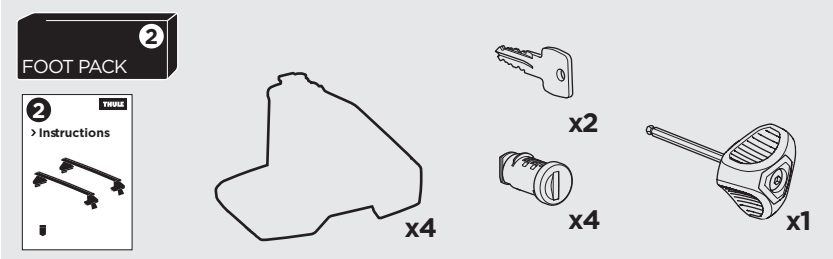

1

Kit 5168

NISSAN Note II, 5-dr MPV, 12-
NISSAN Versa Note, 5-dr Hatchback, 14- *

*North America

ISO 11154-E

THULE WingBar Evo	THULE WingBar Edge	THULE WingBar	THULE SquareBar	Evo X (scale)	Edge X (scale)
NISSAN Note II, 5-dr MPV, 12-				33	M
NISSAN Versa Note, 5-dr Hatchback, 14-				33	M

THULE ProBar	THULE SlideBar	X (mm/inch)		
NISSAN Note II, 5-dr MPV, 12-		981 mm / 38 5/8"		
NISSAN Versa Note, 5-dr Hatchback, 14-		981 mm / 38 5/8"		

THULE WingBar Evo	THULE WingBar Edge	THULE WingBar	THULE SquareBar	Evo Y (scale)	Edge Y (scale)
NISSAN Note II, 5-dr MPV, 12-				30	A
NISSAN Versa Note, 5-dr Hatchback, 14-				30	A

THULE ProBar	THULE SlideBar	Y (mm/inch)		
NISSAN Note II, 5-dr MPV, 12-		951 mm / 37 1/2"		
NISSAN Versa Note, 5-dr Hatchback, 14-		951 mm / 37 1/2"		

	W (mm/inch)	Z (mm/inch)
NISSAN Note II, 5-dr MPV, 12-	700 mm / 27 1/2"	330 mm / 13"
NISSAN Versa Note, 5-dr Hatchback, 14-	700 mm / 27 1/2"	330 mm / 13"