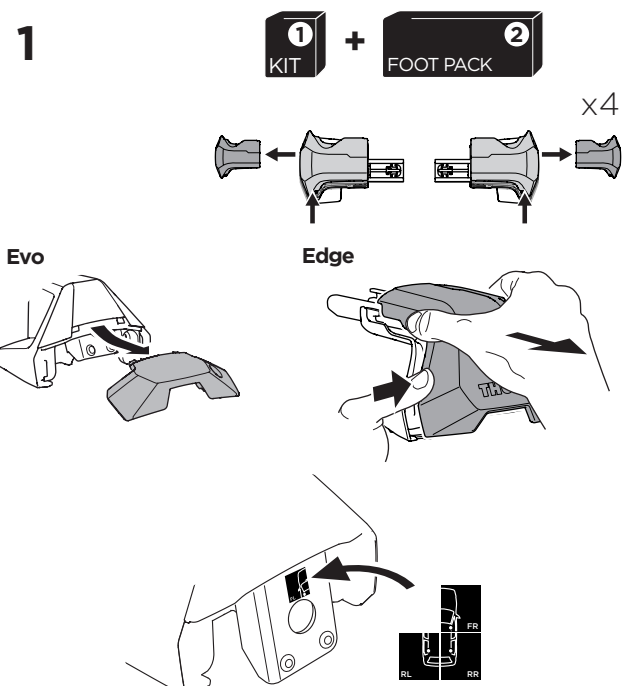

1

Kit 145356

BYD Atto 4, 4-dr Sedan, 22-

BYD Seal, 4-dr Sedan, 22-

ISO 11154-E

THULE WingBar Evo	THULE WingBar Edge	THULE WingBar	THULE SquareBar Evo	Evo X (scale)	Edge X (scale)
BYD Atto 4, 4-dr Sedan, 22-				50	0
BYD Seal, 4-dr Sedan, 22-				50	0

THULE ProBar Evo	THULE SlideBar Evo	X (mm/inch)
BYD Atto 4, 4-dr Sedan, 22-		1151 mm / 45 3/8"
BYD Seal, 4-dr Sedan, 22-		1151 mm / 45 3/8"

THULE WingBar Evo	THULE WingBar Edge	THULE WingBar	THULE SquareBar Evo	Evo Y (scale)	Edge Y (scale)
BYD Atto 4, 4-dr Sedan, 22-				46	E
BYD Seal, 4-dr Sedan, 22-				46	E

THULE ProBar Evo	THULE SlideBar Evo	Y (mm/inch)
BYD Atto 4, 4-dr Sedan, 22-		1111 mm / 43 3/4"
BYD Seal, 4-dr Sedan, 22-		1111 mm / 43 3/4"

	W (mm/inch)	Z (mm/inch)
BYD Atto 4, 4-dr Sedan, 22-	630 mm / 24 3/4"	280 mm / 11"
BYD Seal, 4-dr Sedan, 22-	630 mm / 24 3/4"	280 mm / 11"