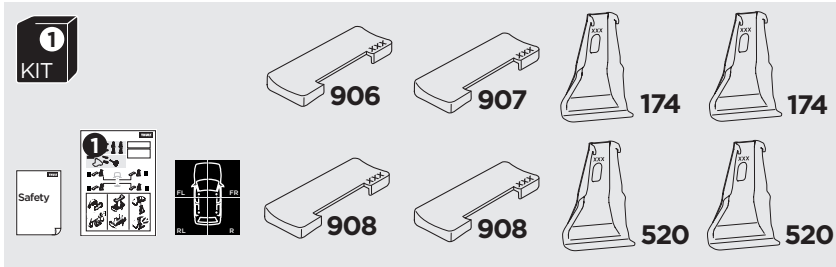

1

Kit 145356

BYD Atto 4, 4-dr Sedan, 22-

BYD Seal, 4-dr Sedan, 22-

ISO 11154-E

THULE WingBar Evo	THULE WingBar Edge	THULE WingBar	THULE SquareBar Evo	Evo X (scale)	Edge X (scale)
BYD Atto 4, 4-dr Sedan, 22-				50	0
BYD Seal, 4-dr Sedan, 22-				50	0

THULE ProBar Evo	THULE SlideBar Evo	X (mm/inch)
BYD Atto 4, 4-dr Sedan, 22-		1151 mm / 45 3/8"
BYD Seal, 4-dr Sedan, 22-		1151 mm / 45 3/8"

THULE WingBar Evo	THULE WingBar Edge	THULE WingBar	THULE SquareBar Evo	Evo Y (scale)	Edge Y (scale)
BYD Atto 4, 4-dr Sedan, 22-				46	E
BYD Seal, 4-dr Sedan, 22-				46	E

THULE ProBar Evo	THULE SlideBar Evo	Y (mm/inch)
BYD Atto 4, 4-dr Sedan, 22-		1111 mm / 43 3/4"
BYD Seal, 4-dr Sedan, 22-		1111 mm / 43 3/4"

	W (mm/inch)	Z (mm/inch)
BYD Atto 4, 4-dr Sedan, 22-	630 mm / 24 3/4"	280 mm / 11"
BYD Seal, 4-dr Sedan, 22-	630 mm / 24 3/4"	280 mm / 11"