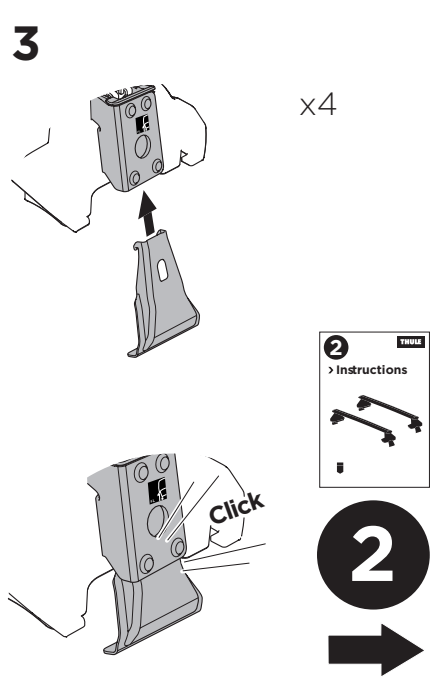

1

Kit 145356

BYD Atto 4, 4-dr Sedan, 22-

BYD Seal, 4-dr Sedan, 22-

ISO 11154-E

THULE WingBar Evo	THULE WingBar Edge	THULE WingBar	THULE SquareBar Evo	Evo X (scale)	Edge X (scale)
BYD Atto 4, 4-dr Sedan, 22-				50	0
BYD Seal, 4-dr Sedan, 22-				50	0

THULE ProBar Evo	THULE SlideBar Evo	X (mm/inch)
BYD Atto 4, 4-dr Sedan, 22-		1151 mm / 45 3/8"
BYD Seal, 4-dr Sedan, 22-		1151 mm / 45 3/8"

THULE WingBar Evo	THULE WingBar Edge	THULE WingBar	THULE SquareBar Evo	Evo Y (scale)	Edge Y (scale)
BYD Atto 4, 4-dr Sedan, 22-				46	E
BYD Seal, 4-dr Sedan, 22-				46	E

THULE ProBar Evo	THULE SlideBar Evo	Y (mm/inch)
BYD Atto 4, 4-dr Sedan, 22-		1111 mm / 43 3/4"
BYD Seal, 4-dr Sedan, 22-		1111 mm / 43 3/4"

	W (mm/inch)	Z (mm/inch)
BYD Atto 4, 4-dr Sedan, 22-	630 mm / 24 3/4"	280 mm / 11"
BYD Seal, 4-dr Sedan, 22-	630 mm / 24 3/4"	280 mm / 11"