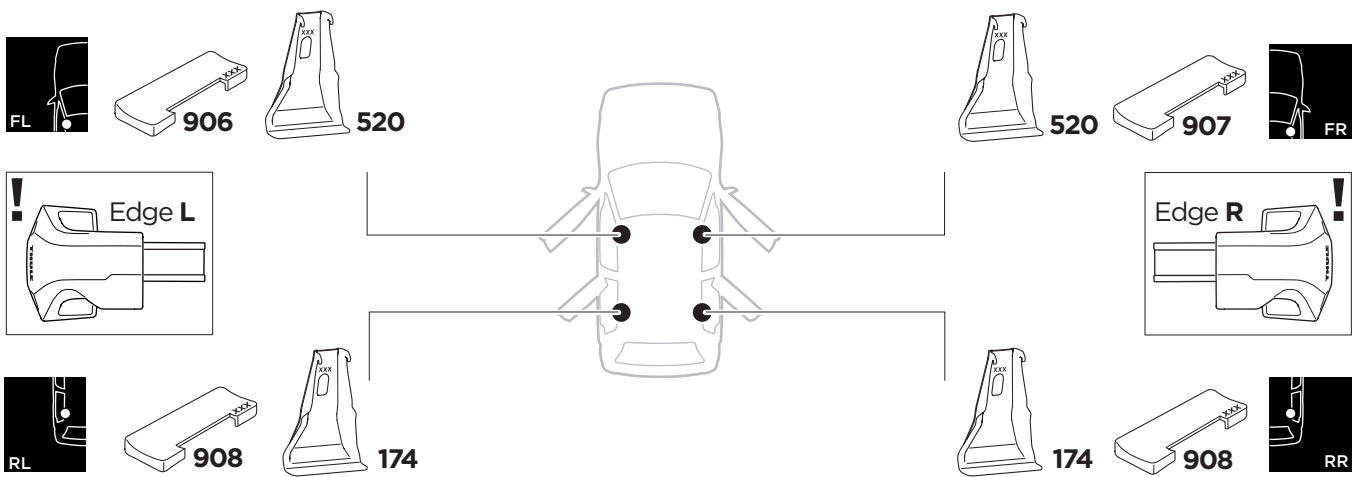

1

Kit 145356

BYD Atto 4, 4-dr Sedan, 22-

BYD Seal, 4-dr Sedan, 22-

ISO 11154-E

THULE WingBar Evo	THULE WingBar Edge	THULE WingBar	THULE SquareBar Evo	Evo X (scale)	Edge X (scale)
BYD Atto 4, 4-dr Sedan, 22-				50	0
BYD Seal, 4-dr Sedan, 22-				50	0

THULE ProBar Evo	THULE SlideBar Evo	X (mm/inch)
BYD Atto 4, 4-dr Sedan, 22-		1151 mm / 45 3/8"
BYD Seal, 4-dr Sedan, 22-		1151 mm / 45 3/8"

THULE WingBar Evo	THULE WingBar Edge	THULE WingBar	THULE SquareBar Evo	Evo Y (scale)	Edge Y (scale)
BYD Atto 4, 4-dr Sedan, 22-				46	E
BYD Seal, 4-dr Sedan, 22-				46	E

THULE ProBar Evo	THULE SlideBar Evo	Y (mm/inch)
BYD Atto 4, 4-dr Sedan, 22-		1111 mm / 43 3/4"
BYD Seal, 4-dr Sedan, 22-		1111 mm / 43 3/4"

	W (mm/inch)	Z (mm/inch)
BYD Atto 4, 4-dr Sedan, 22-	630 mm / 24 3/4"	280 mm / 11"
BYD Seal, 4-dr Sedan, 22-	630 mm / 24 3/4"	280 mm / 11"