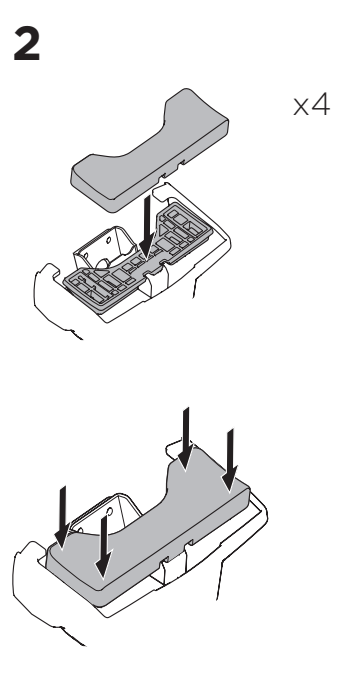

1

Kit 145356

BYD Atto 4, 4-dr Sedan, 22-

BYD Seal, 4-dr Sedan, 22-

ISO 11154-E

THULE WingBar Evo	THULE WingBar Edge	THULE WingBar	THULE SquareBar Evo	Evo X (scale)	Edge X (scale)
BYD Atto 4, 4-dr Sedan, 22-				50	0
BYD Seal, 4-dr Sedan, 22-				50	0

THULE ProBar Evo	THULE SlideBar Evo	X (mm/inch)
BYD Atto 4, 4-dr Sedan, 22-		1151 mm / 45 3/8"
BYD Seal, 4-dr Sedan, 22-		1151 mm / 45 3/8"

THULE WingBar Evo	THULE WingBar Edge	THULE WingBar	THULE SquareBar Evo	Evo Y (scale)	Edge Y (scale)
BYD Atto 4, 4-dr Sedan, 22-				46	E
BYD Seal, 4-dr Sedan, 22-				46	E

THULE ProBar Evo	THULE SlideBar Evo	Y (mm/inch)
BYD Atto 4, 4-dr Sedan, 22-		1111 mm / 43 3/4"
BYD Seal, 4-dr Sedan, 22-		1111 mm / 43 3/4"

	W (mm/inch)	Z (mm/inch)
BYD Atto 4, 4-dr Sedan, 22-	630 mm / 24 3/4"	280 mm / 11"
BYD Seal, 4-dr Sedan, 22-	630 mm / 24 3/4"	280 mm / 11"