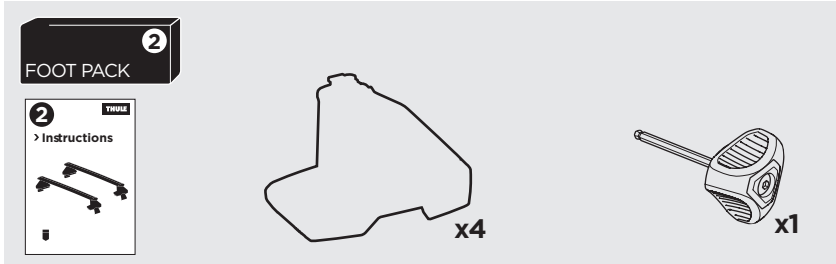

1

Kit 145356

BYD Atto 4, 4-dr Sedan, 22-

BYD Seal, 4-dr Sedan, 22-

ISO 11154-E

THULE WingBar Evo	THULE WingBar Edge	THULE WingBar	THULE SquareBar Evo	Evo X (scale)	Edge X (scale)
BYD Atto 4, 4-dr Sedan, 22-				50	0
BYD Seal, 4-dr Sedan, 22-				50	0

THULE ProBar Evo	THULE SlideBar Evo	X (mm/inch)
BYD Atto 4, 4-dr Sedan, 22-		1151 mm / 45 3/8"
BYD Seal, 4-dr Sedan, 22-		1151 mm / 45 3/8"

THULE WingBar Evo	THULE WingBar Edge	THULE WingBar	THULE SquareBar Evo	Evo Y (scale)	Edge Y (scale)
BYD Atto 4, 4-dr Sedan, 22-				46	E
BYD Seal, 4-dr Sedan, 22-				46	E

THULE ProBar Evo	THULE SlideBar Evo	Y (mm/inch)
BYD Atto 4, 4-dr Sedan, 22-		1111 mm / 43 3/4"
BYD Seal, 4-dr Sedan, 22-		1111 mm / 43 3/4"

	W (mm/inch)	Z (mm/inch)
BYD Atto 4, 4-dr Sedan, 22-	630 mm / 24 3/4"	280 mm / 11"
BYD Seal, 4-dr Sedan, 22-	630 mm / 24 3/4"	280 mm / 11"