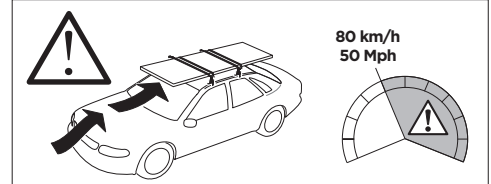

1

Kit 145367

TOYOTA Prius (XW60), 5-dr Hatchback, 23-

ISO 11154-E

Bring your life
thule.com