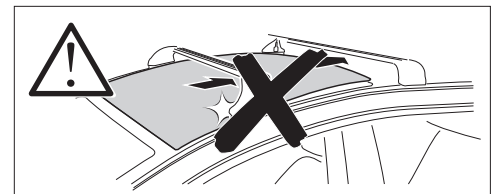

1

Kit 186163

HAVAL Jolion, 5-dr SUV, 21-

ISO 11154-E

This kit is only for vehicles with flush railing.

1 KIT
Safety

1

O80 x4

133 x4

O79 x4

Spare Part 54201 x4

+ = Max: 75 kg / 165 lbs

Max 130 km/h 80 Mph

2 FOOT PACK

2

> Instructions

4 Nm x1

x4

x1

80 km/h 50 Mph