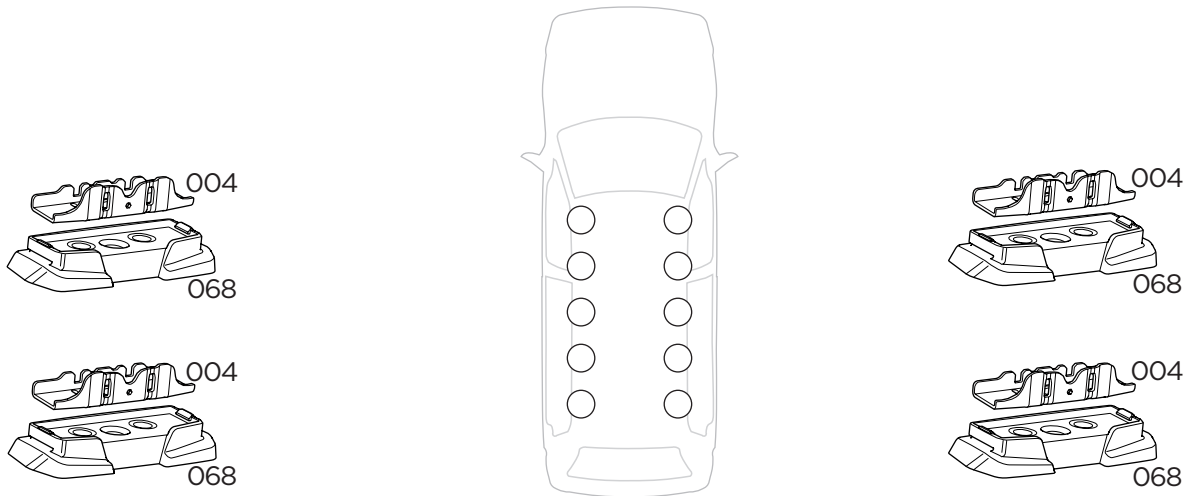

1

Kit 187010

CITROËN Dispatch, 4-dr Van, 16-
CITROËN Jumpy, 4-dr Van, 16-
CITROËN SpaceTourer, 5-dr Bus, 16-
FIAT Scudo, 4-dr Van, 22-
FIAT Ulysse, 5-dr Bus, 22-
OPEL Vivaro, 4-dr Van, 19-
OPEL Zafira Life, 5-dr Bus, 19-

PEUGEOT Expert, 4-dr Van, 16-
PEUGEOT Traveller, 5-dr Bus, 16-
TOYOTA ProAce, 4-dr Van, 16-
TOYOTA ProAce Verso, 5-dr Bus, 16-
VAUXHALL Vivaro, 4-dr Van, 19-
VAUXHALL Vivaro Life, 5-dr Bus, 19-

ISO 11154-E

This kit is only for vehicles with fixpoint mounting and without glass roof.

1

2

3

4

5

8 Nm

2