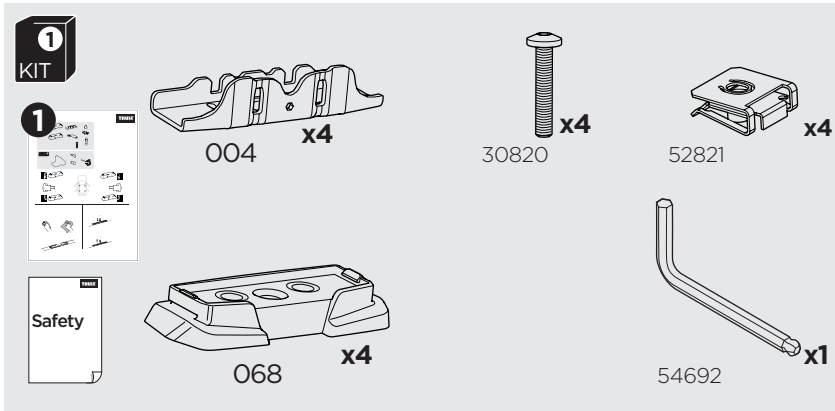

1

Kit 187010

CITROËN Dispatch, 4-dr Van, 16-
CITROËN Jumpy, 4-dr Van, 16-
CITROËN SpaceTourer, 5-dr Bus, 16-
FIAT Scudo, 4-dr Van, 22-
FIAT Ulysse, 5-dr Bus, 22-
OPEL Vivaro, 4-dr Van, 19-
OPEL Zafira Life, 5-dr Bus, 19-

This kit is only for vehicles with fixpoint mounting and without glass roof.

1

2

3

4

5

8 Nm

2