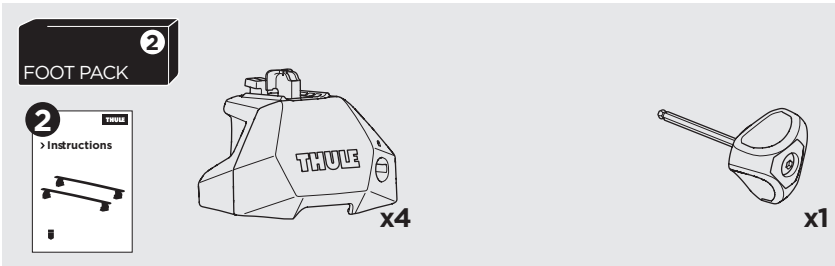

1

Kit 187010

CITROËN Dispatch, 4-dr Van, 16-
CITROËN Jumpy, 4-dr Van, 16-
CITROËN SpaceTourer, 5-dr Bus, 16-
FIAT Scudo, 4-dr Van, 22-
FIAT Ulysse, 5-dr Bus, 22-
OPEL Vivaro, 4-dr Van, 19-
OPEL Zafira Life, 5-dr Bus, 19-

This kit is only for vehicles with fixpoint mounting and without glass roof.

1

2

3

4

5

8 Nm

2