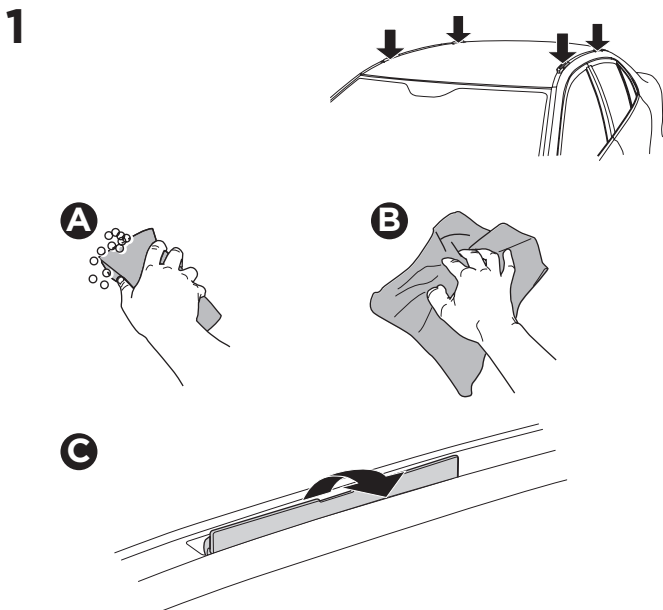

1

Kit 187093

BMW 1-Series (F40), 5-dr Hatchback, 20-

ISO 11154-E

This kit is only for vehicles with fixpoint mounting.

3

4

5