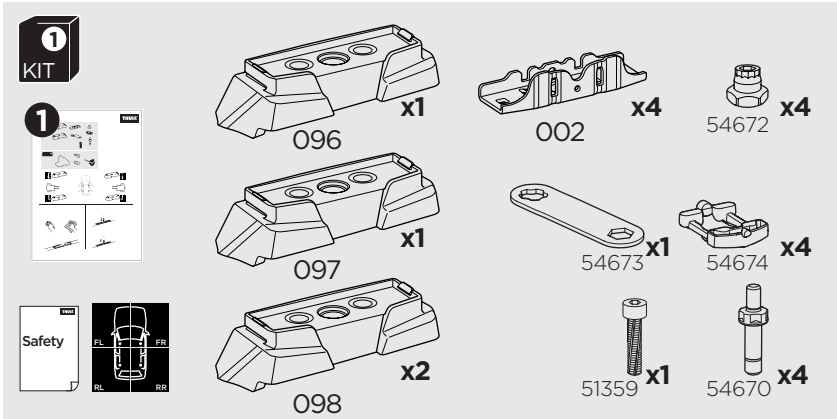

1

Kit 187093

BMW 1-Series (F40), 5-dr Hatchback, 20-

ISO 11154-E

This kit is only for vehicles with fixpoint mounting.

3

4

5