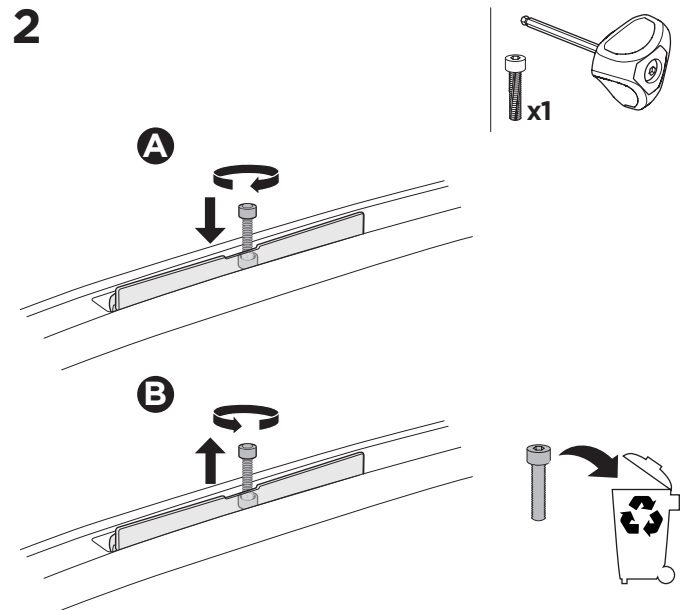

1

Kit 187093

BMW 1-Series (F40), 5-dr Hatchback, 20-

ISO 11154-E

This kit is only for vehicles with fixpoint mounting.

3

4

5