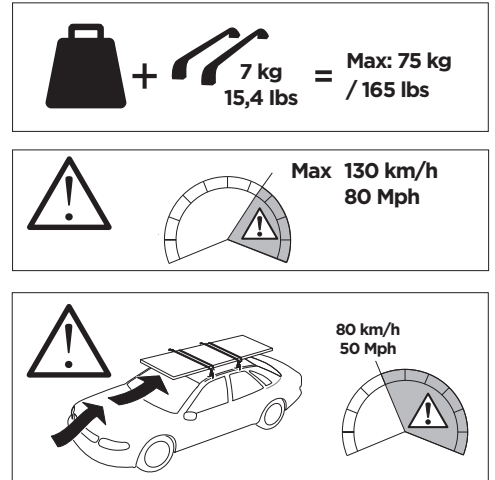

1

Kit 187093

BMW 1-Series (F40), 5-dr Hatchback, 20-

ISO 11154-E

This kit is only for vehicles with fixpoint mounting.

3

4

5