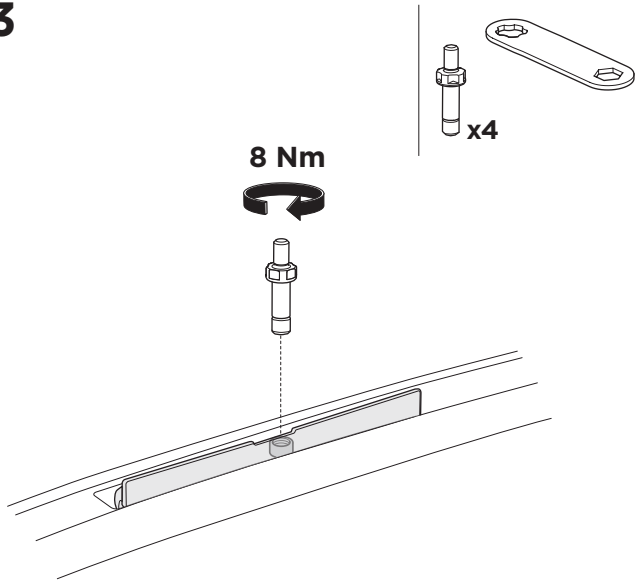

1

Kit 187093

BMW 1-Series (F40), 5-dr Hatchback, 20-

ISO 11154-E

This kit is only for vehicles with fixpoint mounting.

3

4

5