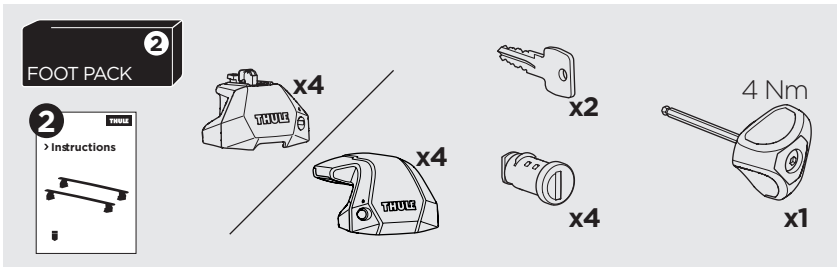

1

Kit 187093

BMW 1-Series (F40), 5-dr Hatchback, 20-

ISO 11154-E

This kit is only for vehicles with fixpoint mounting.

3

4

5