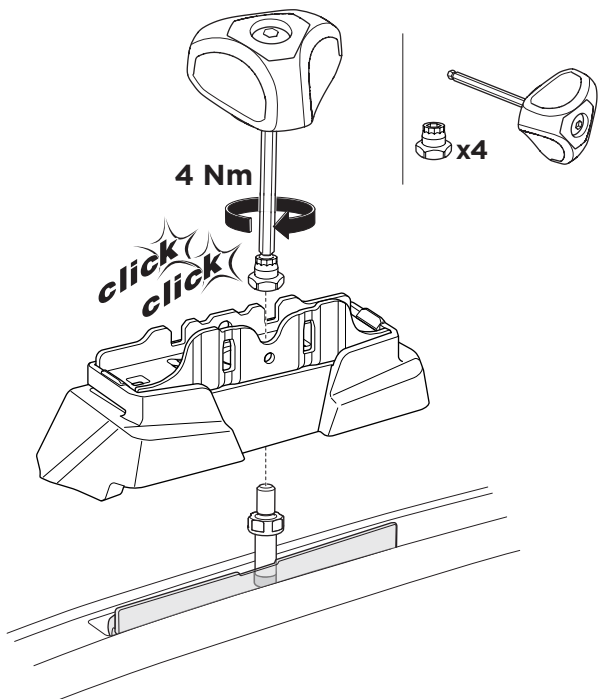

1

Kit 187093

BMW 1-Series (F40), 5-dr Hatchback, 20-

ISO 11154-E

This kit is only for vehicles with fixpoint mounting.

3

4

5