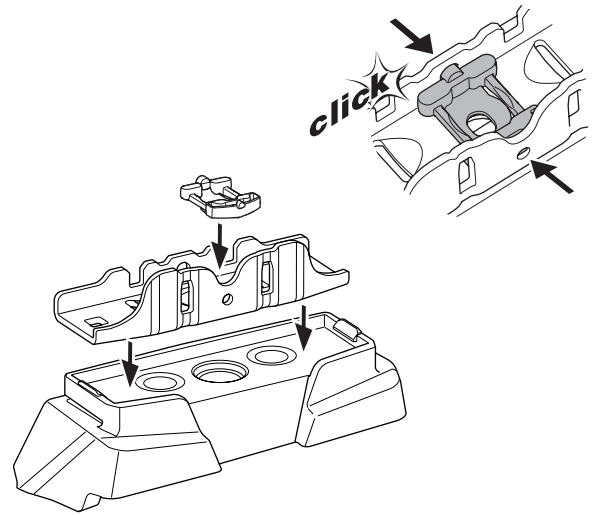

1

Kit 187093

BMW 1-Series (F40), 5-dr Hatchback, 20-

ISO 11154-E

This kit is only for vehicles with fixpoint mounting.

3

4

5