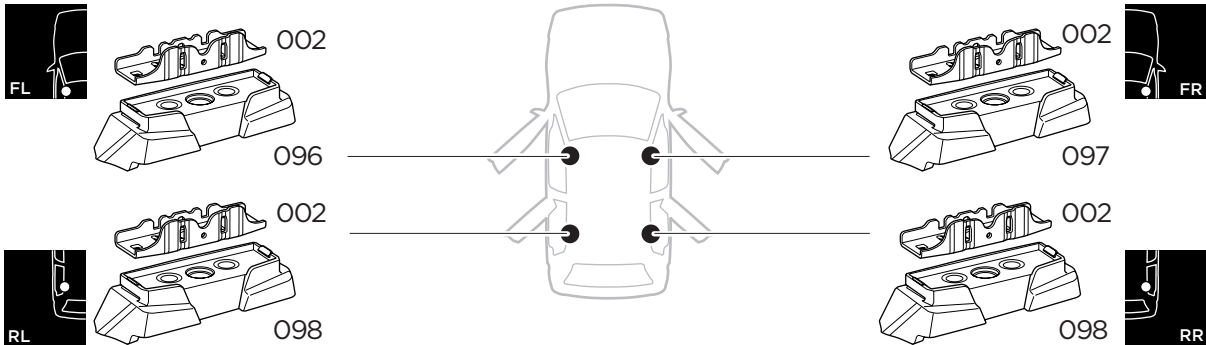

1

Kit 187093

BMW 1-Series (F40), 5-dr Hatchback, 20-

ISO 11154-E

This kit is only for vehicles with fixpoint mounting.

3

4

5