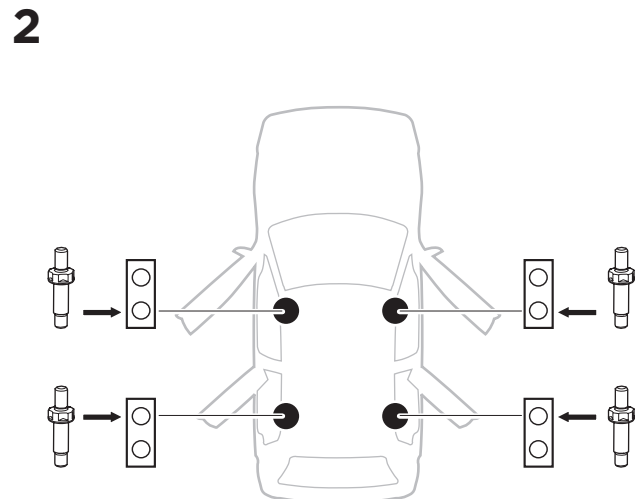

1

Kit 187167

SUBARU Forester, 5-dr SUV, 13-18

This kit is only for vehicles with fixpoint mounting.

3

4

5

6