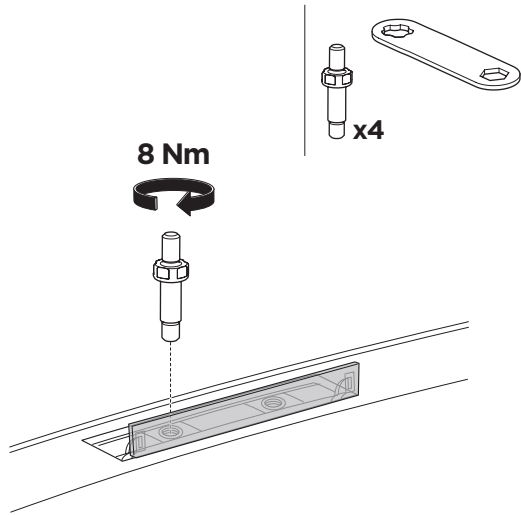

1

Kit 187167

SUBARU Forester, 5-dr SUV, 13-18

This kit is only for vehicles with fixpoint mounting.

3

4

5

6