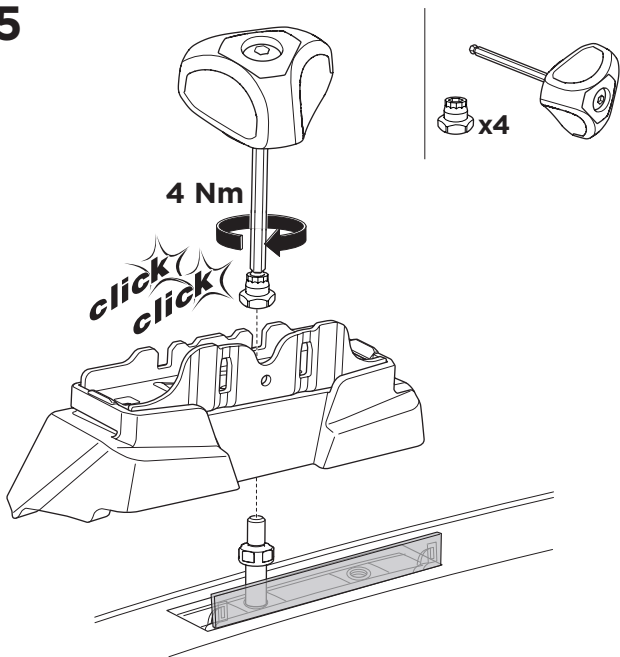

1

Kit 187167

SUBARU Forester, 5-dr SUV, 13-18

This kit is only for vehicles with fixpoint mounting.

3

4

5

6