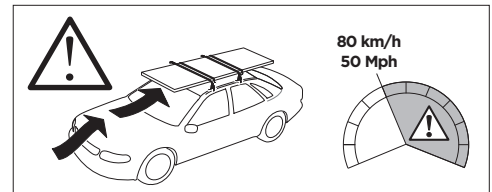

1

Kit 187167

SUBARU Forester, 5-dr SUV, 13-18

This kit is only for vehicles with fixpoint mounting.

3

4

5

6