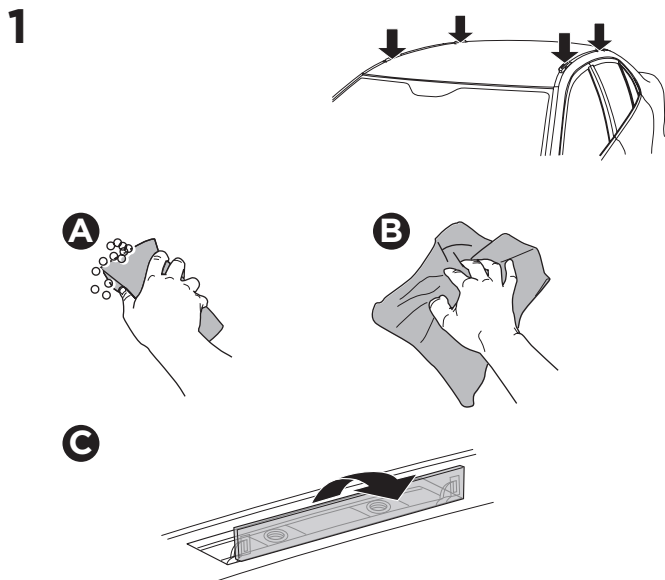

1

Kit 187167

SUBARU Forester, 5-dr SUV, 13-18

This kit is only for vehicles with fixpoint mounting.

3

4

5

6