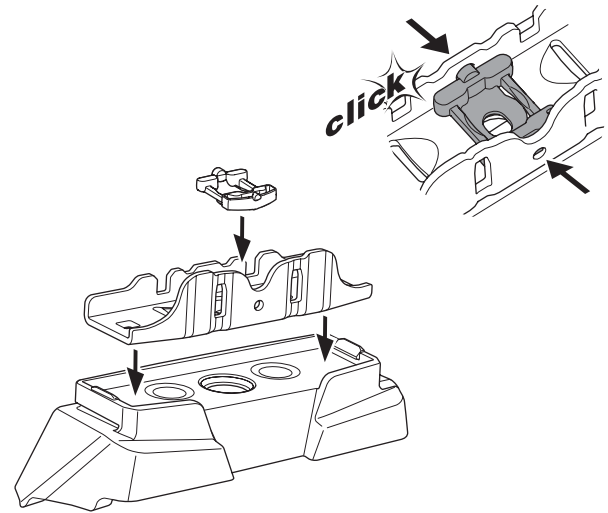

1

Kit 187167

SUBARU Forester, 5-dr SUV, 13-18

This kit is only for vehicles with fixpoint mounting.

3

4

5

6