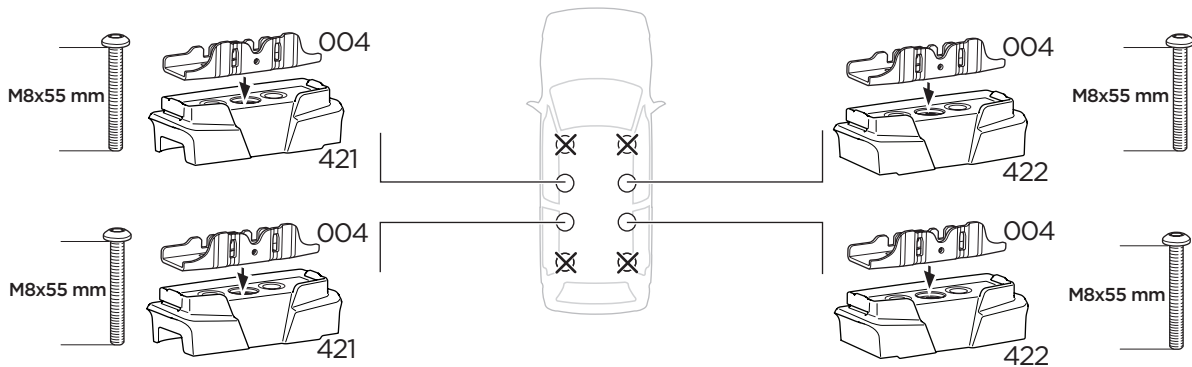

M8x55 mm 50108 x4

422 x2

Safety

FL FR RL RR

Max: 100 kg / 220 lbs

7 kg 15,4 lbs

Max 130 km/h 80 Mph

80 km/h 50 Mph

2 FOOT PACK

4 Nm

x4

x1

1

x4

2

SILICONE