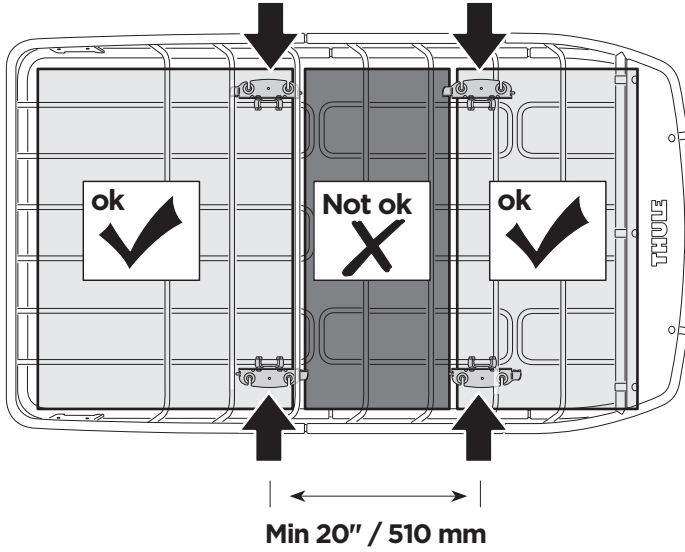

Thule Canyon Extension XT 8591/8591XT

➤ Instructions

Carrier Basket Extension

Complies with ISO norm

2

i