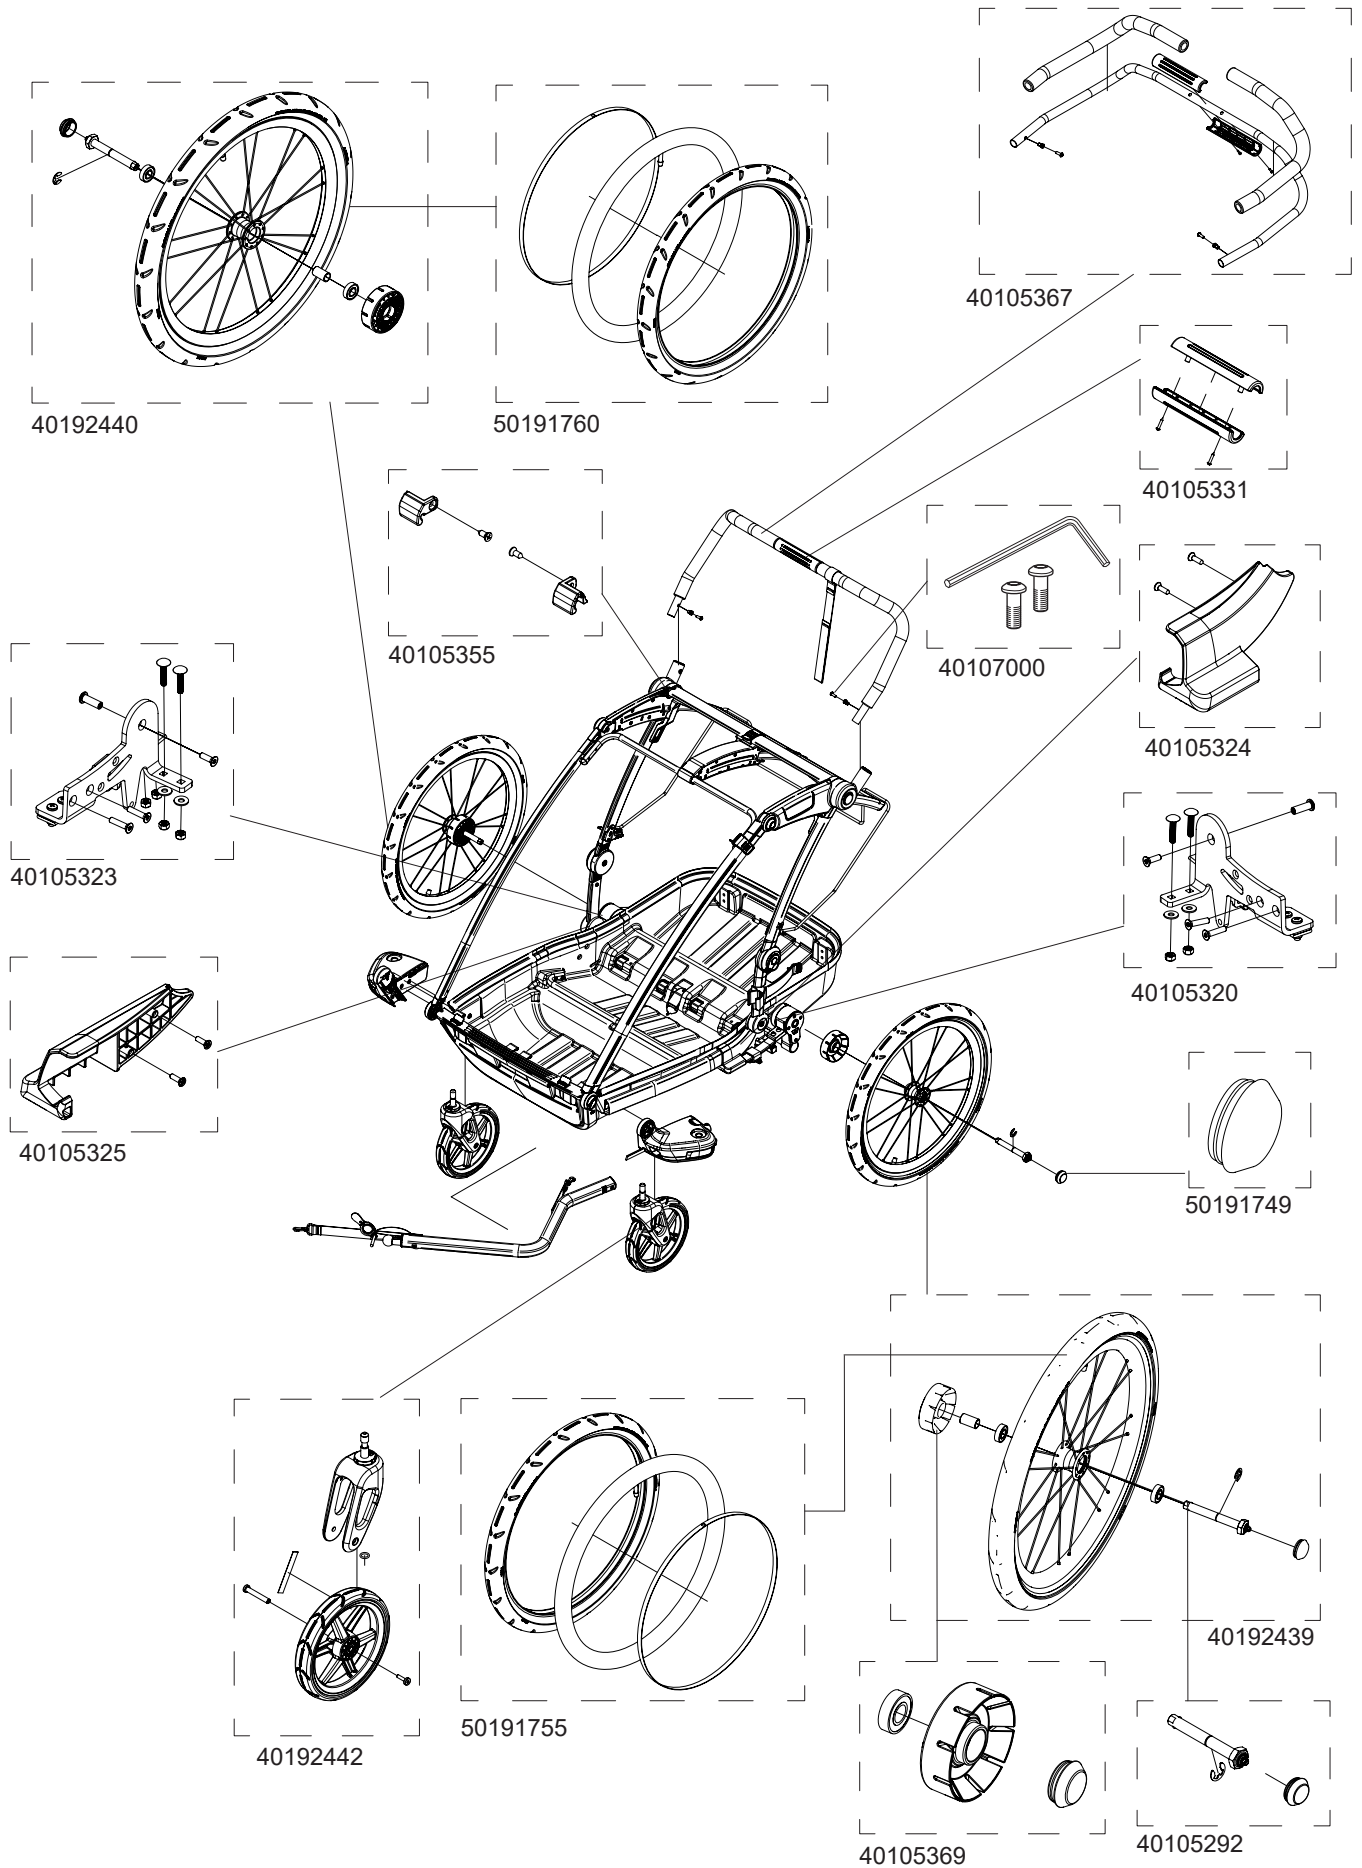

CAB

10204001, 10204002

THULE[®]
SWEDEN

» PART OF THULE GROUP

12/7/2017

THULE[®]
SWEDEN

Active with kids

Bundled Kits

Hitch Arm Assembly