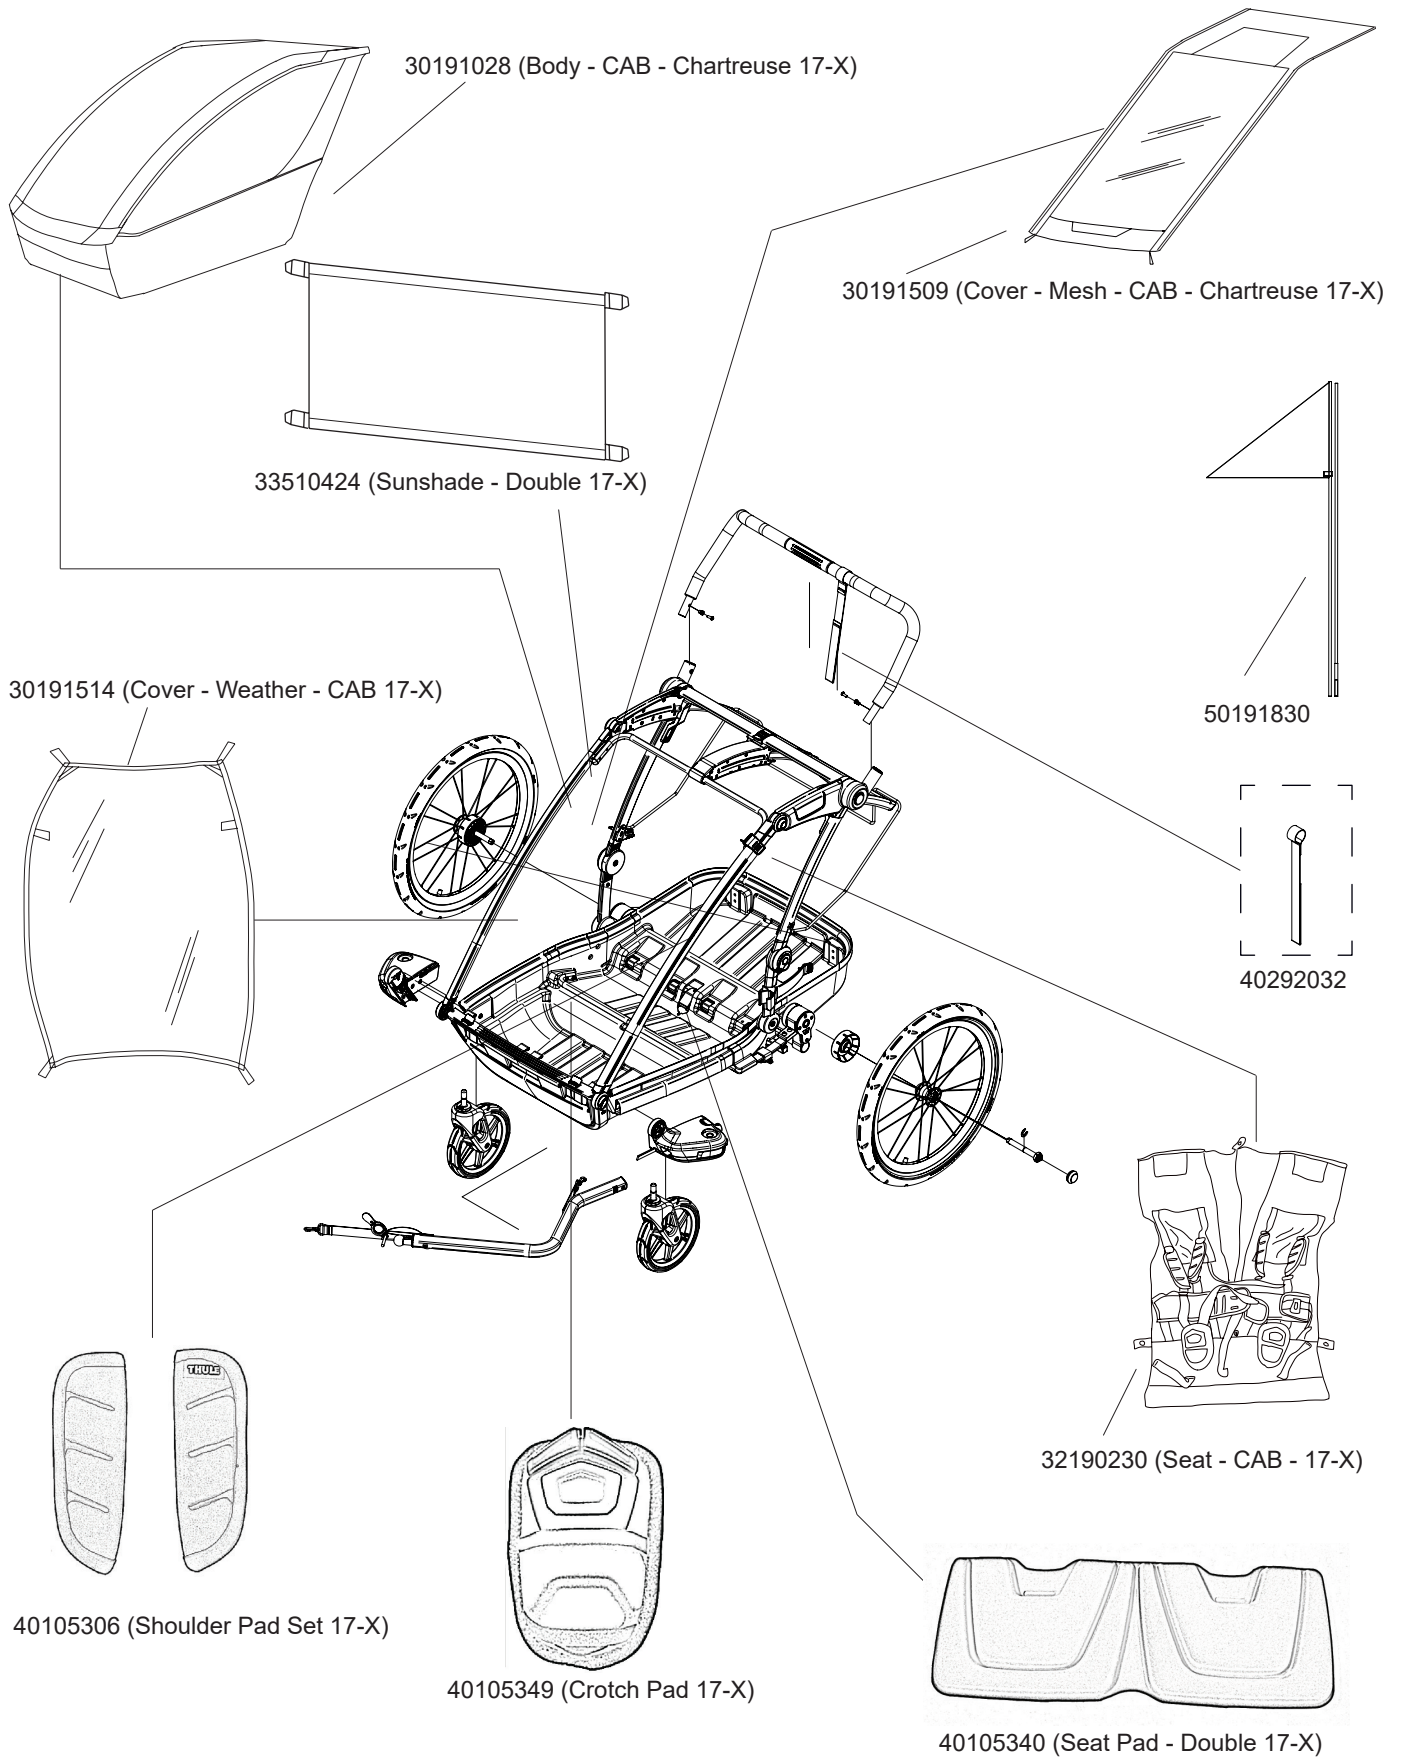

CAB

10204001, 10204002

THULE[®]
SWEDEN

» PART OF THULE GROUP

12/7/2017

THULE[®]
SWEDEN

Active with kids

Bundled Kits

Hitch Arm Assembly