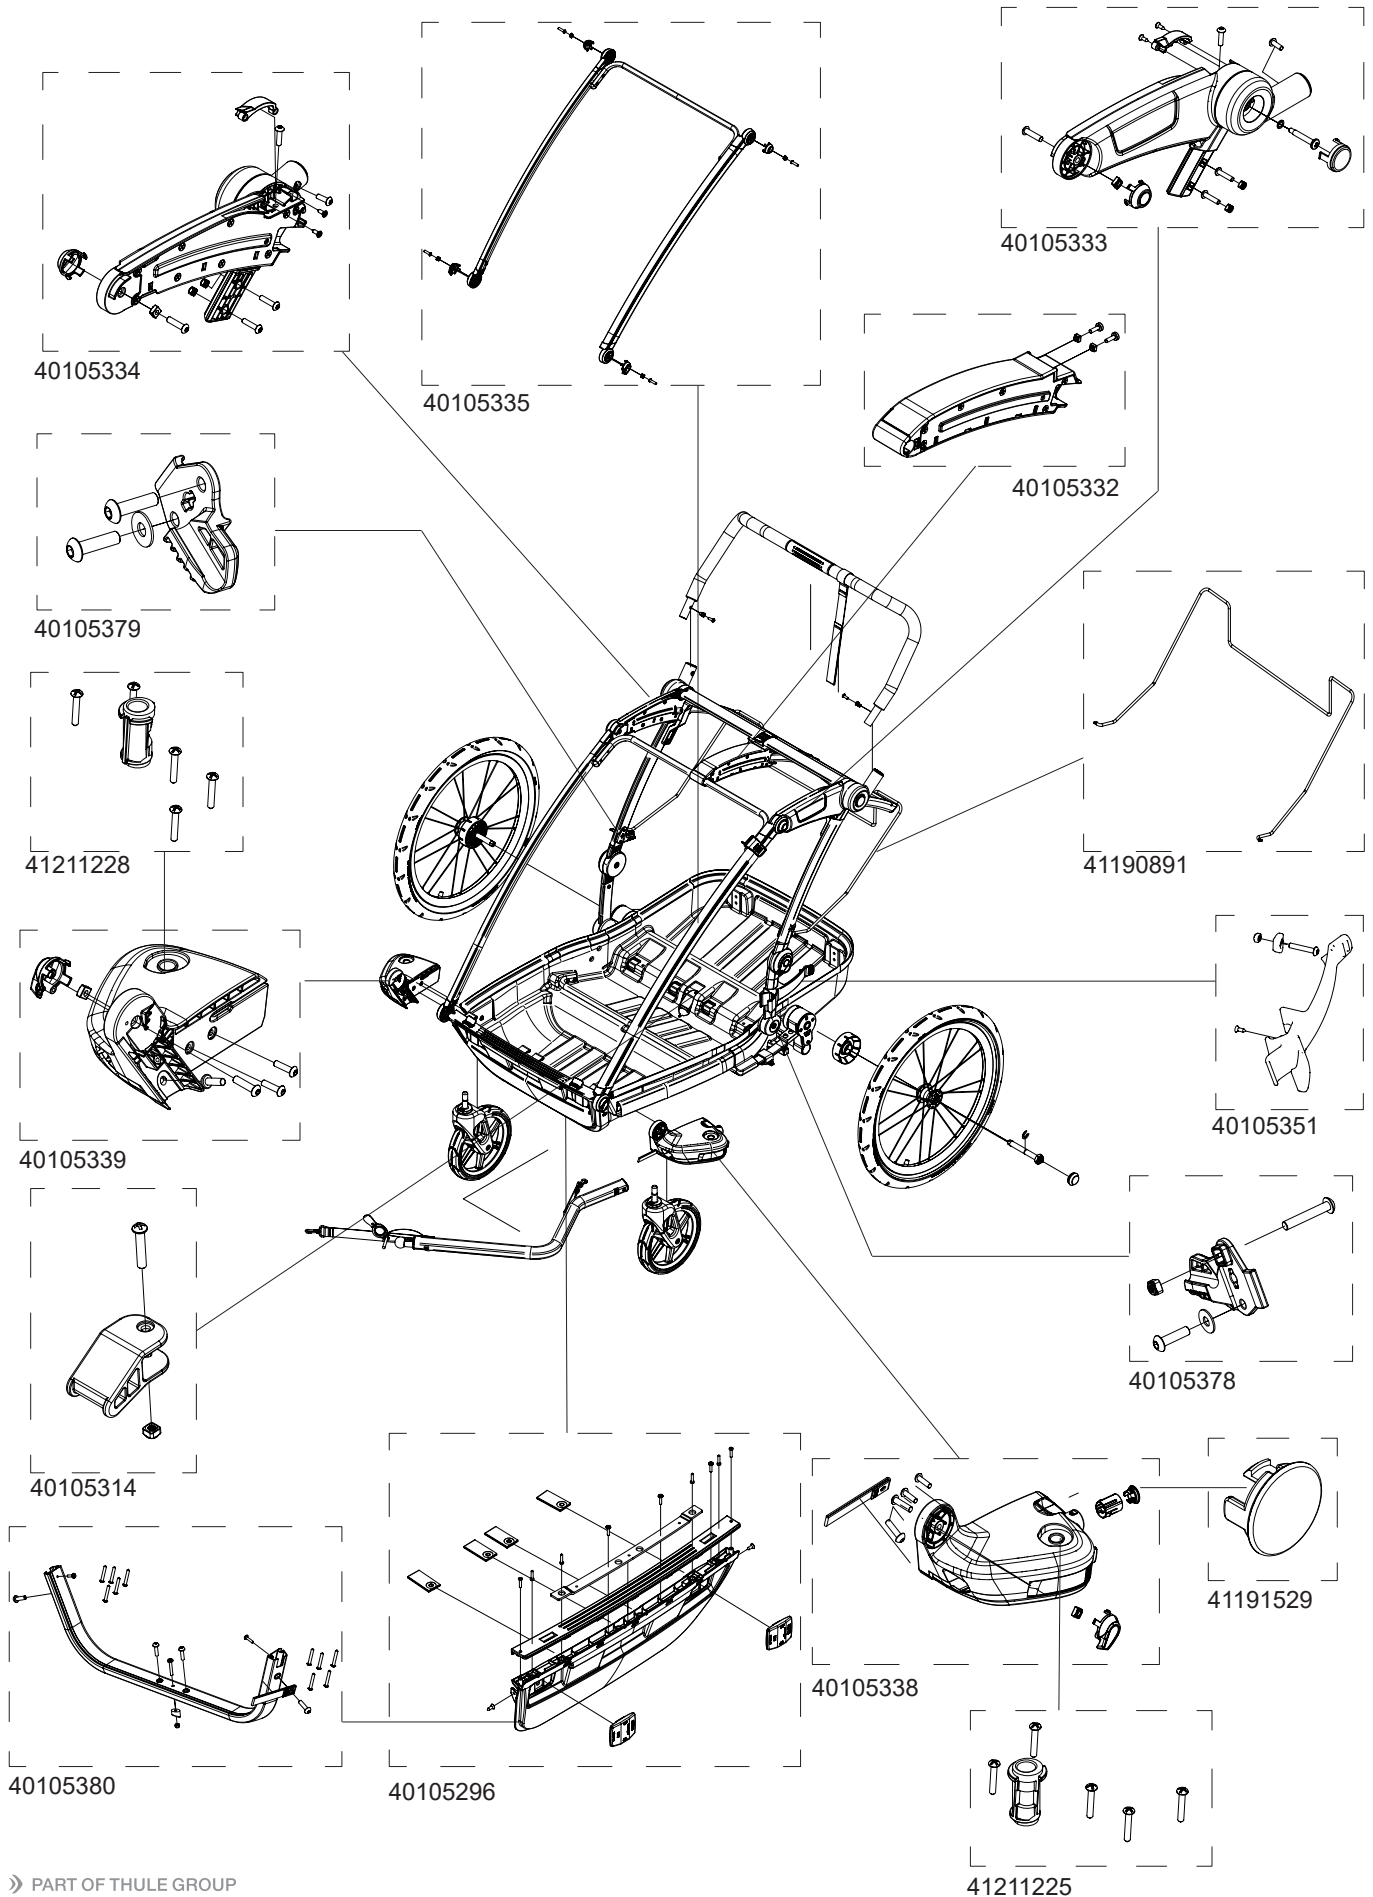

CAB

10204001, 10204002

THULE[®]
SWEDEN

» PART OF THULE GROUP

12/7/2017

THULE[®]
SWEDEN

Active with kids

Bundled Kits

Hitch Arm Assembly