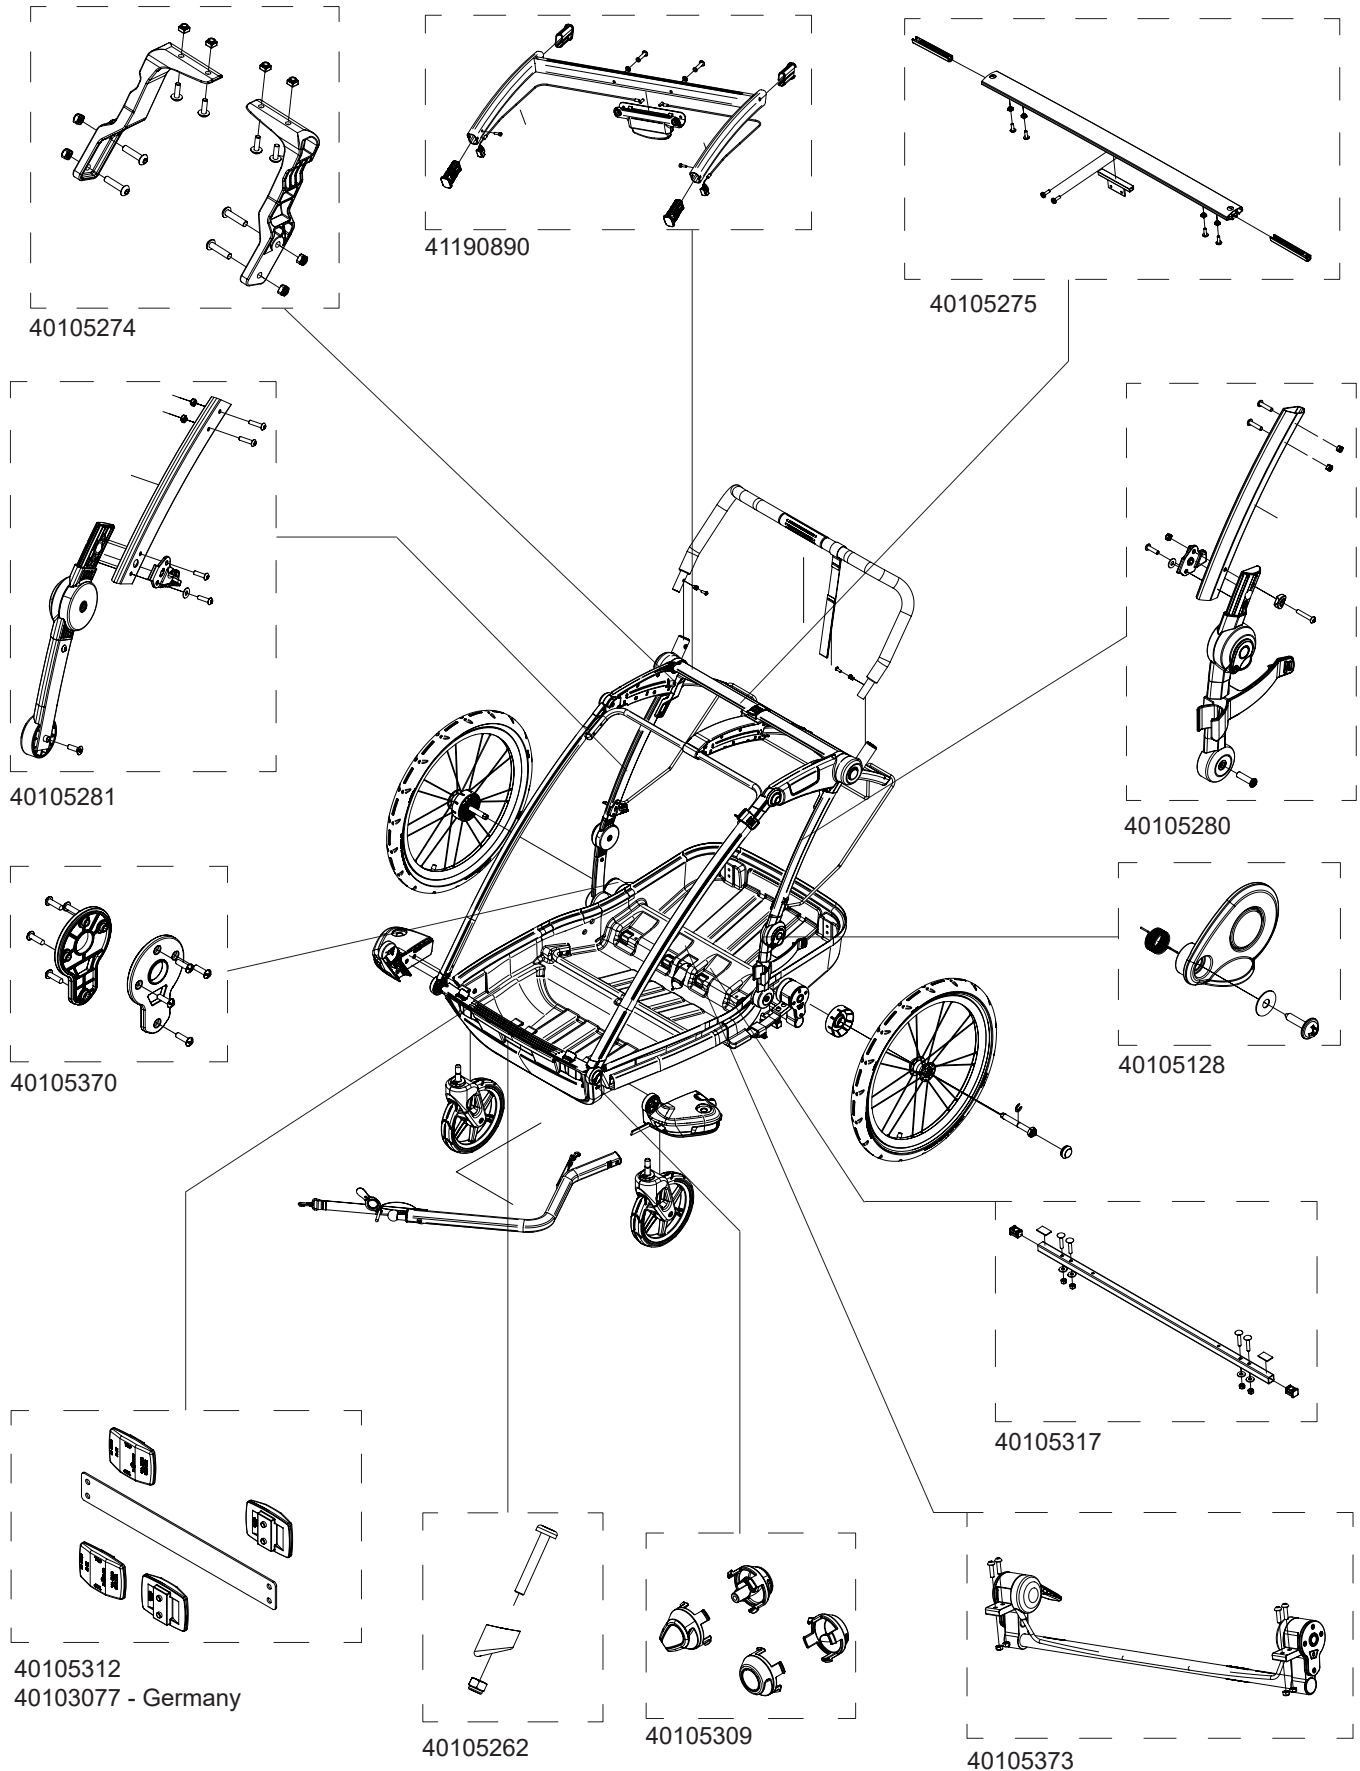

CAB

10204001, 10204002

THULE[®]
SWEDEN

» PART OF THULE GROUP

12/7/2017

THULE[®]
SWEDEN

Active with kids

Bundled Kits

Hitch Arm Assembly